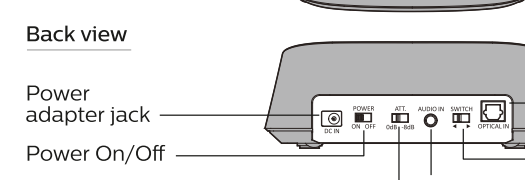

Battery charging slot

Equalizer button

Equalizer indicators