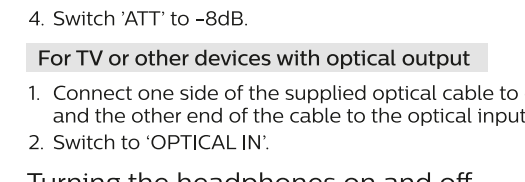

Power On/Off

Optical input

ATT switch