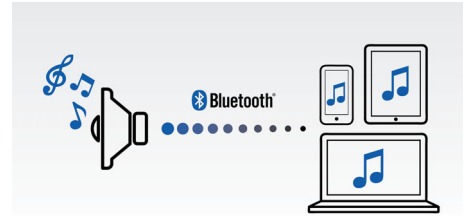

OTT2000/12

Highlights

Play MP3-CD, CD and CD-R/RW

MP3 stands for "MPEG 1 Audio layer-7.6 cm (3")". MP3 is a revolutionary compression technology by which large digital music files can be made up to 10 times smaller without radically degrading their audio quality. MP3 has become the standard audio compression format used on the world wide web, allowing quick and easy audio file transfer.

Turntable for playback of LP

Turntable for playback of LP vinyl records

Wireless music streaming

Bluetooth is a short range wireless communication technology that is both robust and energy-efficient. The technology allows easy wireless connection to iPod/iPhone/iPad or other Bluetooth devices, such as smartphones, tablets or even laptops. So you can enjoy your favorite music, sound from video or game wireless on this speaker easily.