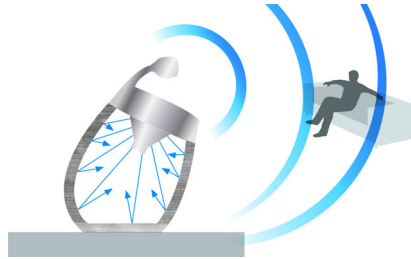

Intuitive control

- SoundStudio app for complete control of audio settings

PHILIPS
Fidelio

Highlights

SoundSphere

Bask in the glory and energy of music as SoundSphere gives you each note as the artist intended. Delivering clear and natural audio, SoundSphere creates a sound impression that is deeper and wider. The result is life-like audio that will make you believe the artists are performing before you. Each SoundSphere speaker features a tweeter that hangs above the speaker box. The tweeter is able to emit sound more clearly and in all directions. Precise audio crossover engineering and careful positioning of the woofer to embrace the tweeter ensures minimized interference and even more natural sound.

SoundCurve

The carefully designed curved back cover of this Philips docking speaker creates a highly effective acoustic structure for sound reproduction. Its clean curve enforces the rigidity of the speaker cabinet, dramatically reducing internal resonance and eliminating the vibration and distortion of sound. You get to enjoy superb crystal-clear sound in stunning looking speakers.

Bass-reflex design

Bass-reflex acoustic load uses a bass pipe tuned to the acoustic volume of the speaker box, in order to reproduce deep bass from compact enclosures. The carefully designed profiled bass-pipe helps air flow and allows for deep and impactful bass, even at loud volumes while minimizing air turbulence that may cause distortion.