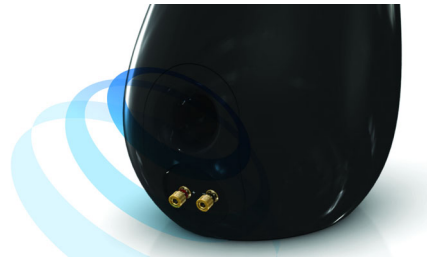

Peerless sound quality

- SoundSphere for natural, deeper and wider sound impression
- FullSound enhances sound detail for rich and powerful sound
- SoundCurve for superb sound reproduction
- Bass-reflex design for deep, tight bass reproduction
- 2x50W RMS total output power

SoundCurve

The carefully designed curved back cover of this Philips docking speaker creates a highly effective acoustic structure for sound reproduction. Its clean curve enforces the rigidity of the speaker cabinet, dramatically reducing internal resonance and eliminating the vibration and distortion of sound. You get to enjoy superb crystal-clear sound in stunning looking speakers.

Bass-reflex design

Bass-reflex acoustic load uses a bass pipe tuned to the acoustic volume of the speaker box, in order to reproduce deep bass from compact enclosures. The carefully designed profiled bass-pipe helps air flow and allows for deep and impactful bass, even at loud volumes while minimizing air turbulence that may cause distortion.