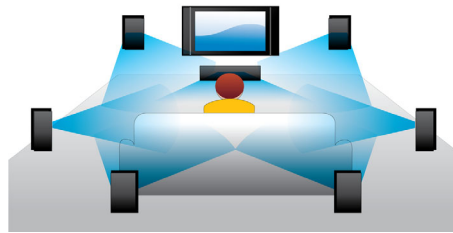

Dolby TrueHD

Dolby TrueHD deliver the finest sound from your Blu-ray Discs. Audio reproduced is virtually indistinguishable from the studio master, so you hear what the creators intended for you to hear. Dolby TrueHD complete your high definition entertainment experience.