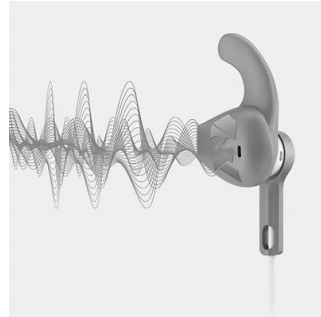

Freedom

- 3 ear tip sizes for the optimum fit
- Cable clip included for tangle-free workout
- 4.3g ultra lightweight design provides ultimate comfort*
- Stability ring increase secure fit in the ear

PHILIPS

Sports headphones
8.6mm drivers/closed-back In-ear

Highlights

3 choices of ear tips sizes

3 ear tip sizes for the optimum fit

4.3g ultra lightweight design*

Weighing in at just 4.3g, these Actionfit sports earphones are so light and comfortable that you will forget you are even wearing them. Perfect for keeping you going right through the hard final miles.

Cable clip

A cable clip comes included with ActionFit earphones, keeping the cable out of your way while you push yourself harder.

Sporty carrying pouch for easy storage

High performance sound

8.6mm neodymium drivers pump out high performance sound, pushing you to perform at your best.

Sound isolation

Insert earphones create a tight seal in the ear canal, resulting in a strong isolation effect. Our oval acoustics tubes are ergonomically optimized to ensure exceptional fit.

Sweat and moisture proof