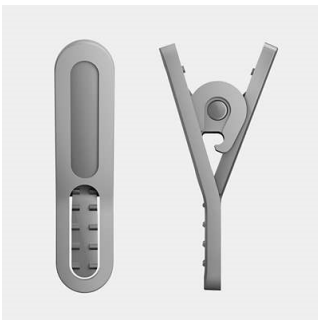

Freedom

- 3 ear tip sizes for the optimum fit
- Cable clip included for tangle-free workout
- 4.3g ultra lightweight design provides ultimate comfort*
- Stability ring increase secure fit in the ear

PHILIPS

Sports headphones
8.6mm drivers/closed-back In-ear

Highlights

3 choices of ear tips sizes

3 ear tip sizes for the optimum fit

4.3g ultra lightweight design*

Weighing in at just 4.3g, these Actionfit sports earphones are so light and comfortable that you will forget you are even wearing them. Perfect for keeping you going right through the hard final miles.

Cable clip

A cable clip comes included with ActionFit earphones, keeping the cable out of your way while you push yourself harder.

Sporty carrying pouch for easy storage

High performance sound

8.6mm neodymium drivers pump out high performance sound, pushing you to perform at your best.

Kevlar® Reinforced cable

Kevlar® reinforced headphone cables are tough enough to survive even the roughest of workouts.

SHQ2300LF/00

Stability ring

A rubberized stability ring on the body of the earphones lock them in place when you put them in your ears so you need never worry about them dropping out.