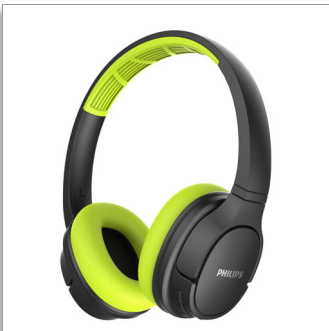

Philips  
Wireless Headphone

40mm drivers/closed-back  
Over-ear  
Sweat/ water proof

TASH402LF

### From workout playlist to vital call

- 40 mm neodymium acoustic drivers
- Detailed sound. Good bass. Great passive noise isolation
- Smart pairing. Automatically find your Bluetooth device

### 20 hours play time. Stay-cool ear cups.

- 20 hours play time
- Cooling ear cups. Train hard. Stay cool
- Flat-folding design. Easy storage
- IPX4 splash and sweat resistant
- Quick Charge. Charge for 10 minutes, get 2 hours play