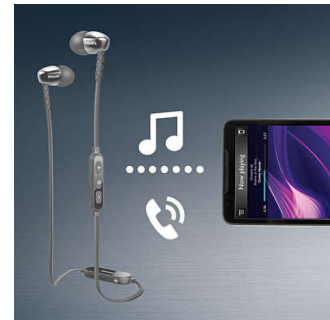

MusicChain™

With MusicChain™, you can easily share the tracks you are playing with a friend. Using Bluetooth® technology, a simple click on the MusicChain™ button on your headphones will

SHB5900WT/00

pair them with other MusicChain™-enabled headphones.

Oval sound tube inserts

Oval sound tube inserts seals out ambient noise, while its semi-closed structure deliver enhanced bass performance.

Tangle-free flat cable

Anti-slip flat cable ensures that your cord always stays tangle free.

Wireless music and calls

Pair your smart device with your headphones using Bluetooth and enjoy the freedom of crystal clear music and phone calls – without the hassle of cables. Change tracks and answer calls with the easy to use remote control.