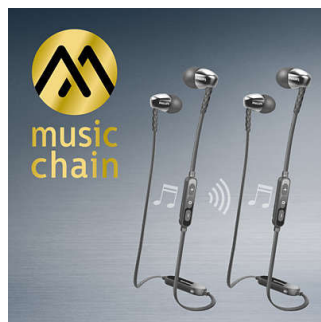

Ear caps come in a choice of 3 sizes – small, medium and large – for a personalized and perfect fit.

Easy NFC pairing

Easy NFC pairing lets you connect your Bluetooth® headphones with any Bluetooth-enabled device – with just a single touch.

Efficient 8.6mm drivers

Compact and efficient 8.6mm speaker drivers deliver precise sound with powerful bass, for enhanced listening enjoyment on the go.

Ergonomic oval sound tube

The oval shape of the sound tube came about based on extensive research on the human ear. Designed to fit any ear comfortably, the ergonomic shape ensures optimal fit and comfort for total music enjoyment.

MusicChain™

With MusicChain™, you can easily share the tracks you are playing with a friend. Using Bluetooth® technology, a simple click on the MusicChain™ button on your headphones will

SHB5900WT/00

pair them with other MusicChain™-enabled headphones.

Oval sound tube inserts

Oval sound tube inserts seals out ambient noise, while its semi-closed structure deliver enhanced bass performance.

Tangle-free flat cable

Anti-slip flat cable ensures that your cord always stays tangle free.