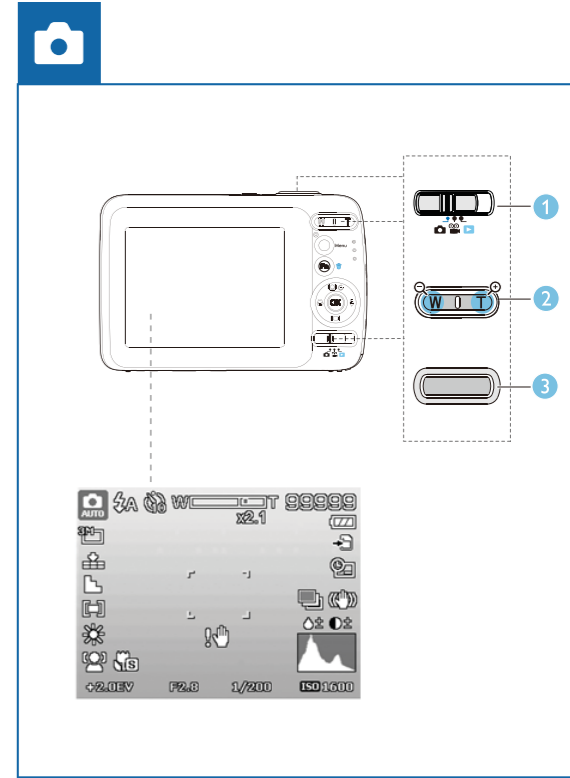

Quick start guide

PHILIPS

Important

Safety

- ① Read these instructions.
- ② Keep these instructions.
- ③ Heed all warnings.
- ④ Follow all instructions.
- ⑤ Do not use this apparatus near water.
- ⑥ Clean only with dry cloth.
- ⑦ Do not block any ventilation openings. Install in accordance with the manufacturer's instructions.
- ⑧ Do not install near any heat sources such as radiators, heat registers, stoves, or other apparatus (including amplifiers) that produce heat.
- ⑨ Only use attachments/accessories specified by the manufacturer.
- ⑩ Refer all servicing to qualified service personnel. Servicing is required when the apparatus has been damaged in any way, such as power-supply cord or plug is damaged, liquid has been spilled or objects have fallen into the apparatus, the apparatus has been exposed to rain or moisture, does not operate normally, or has been dropped.
- ⑪ **Battery usage CAUTION**
 - To prevent battery leakage which may result in bodily injury, property damage, or damage to the unit:
 - Install all batteries correctly, + and - as marked on the unit.
 - Do not mix batteries (old and new or carbon and alkaline, etc.).
 - Remove batteries when the unit is not used for a long time.
 - Danger of explosion if the battery is incorrectly replaced. Replace only with the same or equivalent type.