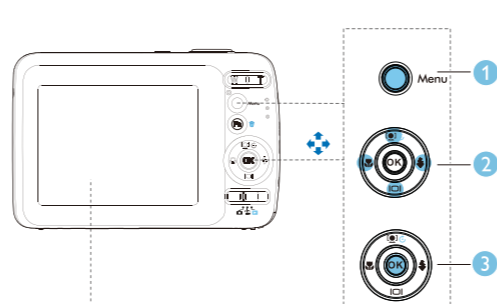

Quick start guide

PHILIPS

Important

Safety

- ① Read these instructions.
- ② Keep these instructions.
- ③ Heed all warnings.
- ④ Follow all instructions.
- ⑤ Do not use this apparatus near water.
- ⑥ Clean only with dry cloth.
- ⑦ Do not block any ventilation openings. Install in accordance with the manufacturer's instructions.
- ⑧ Do not install near any heat sources such as radiators, heat registers, stoves, or other apparatus (including amplifiers) that produce heat.
- ⑨ Only use attachments/accessories specified by the manufacturer.
- ⑩ Refer all servicing to qualified service personnel. Servicing is required when the apparatus has been damaged in any way, such as power-supply cord or plug is damaged, liquid has been spilled or objects have fallen into the apparatus, the apparatus has been exposed to rain or moisture, does not operate normally, or has been dropped.
- ⑪ **Battery usage CAUTION**
 - To prevent battery leakage which may result in bodily injury, property damage, or damage to the unit:
 - Install all batteries correctly, + and - as marked on the unit.
 - Do not mix batteries (old and new or carbon and alkaline, etc.).
 - Remove batteries when the unit is not used for a long time.
 - Danger of explosion if the battery is incorrectly replaced. Replace only with the same or equivalent type.