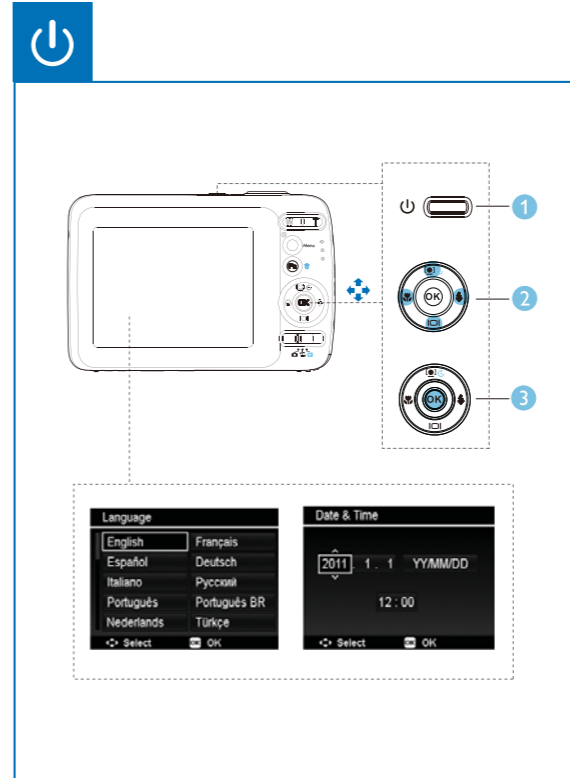

Quick start guide

PHILIPS

Important

Safety

- ① Read these instructions.
- ② Keep these instructions.
- ③ Heed all warnings.
- ④ Follow all instructions.
- ⑤ Do not use this apparatus near water.
- ⑥ Clean only with dry cloth.
- ⑦ Do not block any ventilation openings. Install in accordance with the manufacturer's instructions.
- ⑧ Do not install near any heat sources such as radiators, heat registers, stoves, or other apparatus (including amplifiers) that produce heat.
- ⑨ Only use attachments/accessories specified by the manufacturer.
- ⑩ Refer all servicing to qualified service personnel. Servicing is required when the apparatus has been damaged in any way, such as power-supply cord or plug is damaged, liquid has been spilled or objects have fallen into the apparatus, the apparatus has been exposed to rain or moisture, does not operate normally, or has been dropped.
- ⑪ **Battery usage CAUTION**
 - To prevent battery leakage which may result in bodily injury, property damage, or damage to the unit:
 - Install all batteries correctly, + and - as marked on the unit.
 - Do not mix batteries (old and new or carbon and alkaline, etc.).
 - Remove batteries when the unit is not used for a long time.
 - Danger of explosion if the battery is incorrectly replaced. Replace only with the same or equivalent type.