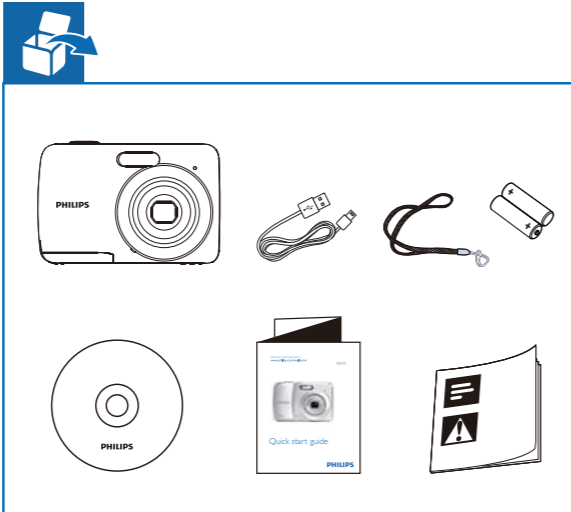

Quick start guide

PHILIPS

Important

Safety

- ① Read these instructions.
- ② Keep these instructions.
- ③ Heed all warnings.
- ④ Follow all instructions.
- ⑤ Do not use this apparatus near water.
- ⑥ Clean only with dry cloth.
- ⑦ Do not block any ventilation openings. Install in accordance with the manufacturer's instructions.
- ⑧ Do not install near any heat sources such as radiators, heat registers, stoves, or other apparatus (including amplifiers) that produce heat.
- ⑨ Only use attachments/accessories specified by the manufacturer.
- ⑩ Refer all servicing to qualified service personnel. Servicing is required when the apparatus has been damaged in any way, such as power-supply cord or plug is damaged, liquid has been spilled or objects have fallen into the apparatus, the apparatus has been exposed to rain or moisture, does not operate normally, or has been dropped.
- ⑪ **Battery usage CAUTION**
 - To prevent battery leakage which may result in bodily injury, property damage, or damage to the unit:
 - Install all batteries correctly, + and - as marked on the unit.
 - Do not mix batteries (old and new or carbon and alkaline, etc.).
 - Remove batteries when the unit is not used for a long time.
 - Danger of explosion if the battery is incorrectly replaced. Replace only with the same or equivalent type.