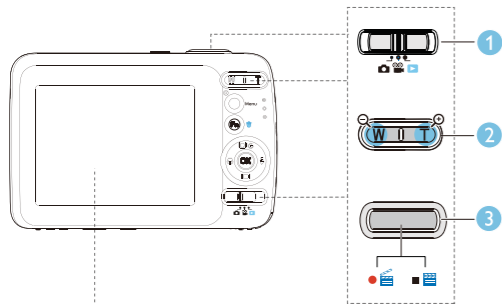

Quick start guide

PHILIPS

Important

Safety

- ① Read these instructions.
- ② Keep these instructions.
- ③ Heed all warnings.
- ④ Follow all instructions.
- ⑤ Do not use this apparatus near water.
- ⑥ Clean only with dry cloth.
- ⑦ Do not block any ventilation openings. Install in accordance with the manufacturer's instructions.
- ⑧ Do not install near any heat sources such as radiators, heat registers, stoves, or other apparatus (including amplifiers) that produce heat.
- ⑨ Only use attachments/accessories specified by the manufacturer.
- ⑩ Refer all servicing to qualified service personnel. Servicing is required when the apparatus has been damaged in any way, such as power-supply cord or plug is damaged, liquid has been spilled or objects have fallen into the apparatus, the apparatus has been exposed to rain or moisture, does not operate normally, or has been dropped.
- ⑪ **Battery usage CAUTION**
 - To prevent battery leakage which may result in bodily injury, property damage, or damage to the unit:
 - Install all batteries correctly, + and - as marked on the unit.
 - Do not mix batteries (old and new or carbon and alkaline, etc.).
 - Remove batteries when the unit is not used for a long time.
 - Danger of explosion if the battery is incorrectly replaced. Replace only with the same or equivalent type.