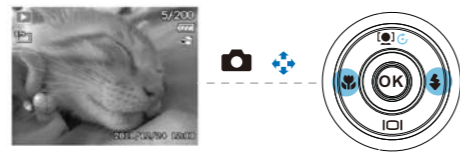

Important

Safety

- ① Read these instructions.
- ② Keep these instructions.
- ③ Heed all warnings.
- ④ Follow all instructions.
- ⑤ Do not use this apparatus near water.
- ⑥ Clean only with dry cloth.
- ⑦ Do not block any ventilation openings. Install in accordance with the manufacturer's instructions.
- ⑧ Do not install near any heat sources such as radiators, heat registers, stoves, or other apparatus (including amplifiers) that produce heat.
- ⑨ Only use attachments/accessories specified by the manufacturer.
- ⑩ Refer all servicing to qualified service personnel. Servicing is required when the apparatus has been damaged in any way, such as power-supply cord or plug is damaged, liquid has been spilled or objects have fallen into the apparatus, the apparatus has been exposed to rain or moisture, does not operate normally, or has been dropped.
- ⑪ **Battery usage CAUTION**
  - To prevent battery leakage which may result in bodily injury, property damage, or damage to the unit:
    - Install all batteries correctly, + and - as marked on the unit.
    - Do not mix batteries (old and new or carbon and alkaline, etc.).
    - Remove batteries when the unit is not used for a long time.
  - Danger of explosion if the battery is incorrectly replaced. Replace only with the same or equivalent type.

- ⑫ Apparatus shall not be exposed to dripping or splashing.
- ⑬ Do not place any sources of danger on the apparatus (e.g. liquid filled objects, lighted candles).

Any changes or modifications made to this device that are not expressly approved by Philips Consumer Lifestyle may void the user's authority to operate the equipment.

Notice

Disposal of your old product and batteries

Your product is designed and manufactured with high quality materials and components, which can be recycled and reused. Never dispose of your product with other household waste. Please inform yourself about the local rules on the separate collection of electrical and electronic products and batteries. The correct disposal of these products helps prevent potentially negative consequences on the environment and human health. Please visit for additional information on a recycling center in your area.

! Caution

- Removal of the built-in battery invalidates the warranty and may destroy the product.

≡ Note

- You can find the safety logo and power rating information at the bottom of the unit.

All registered and unregistered trademarks are property of their respective owners.
© 2012 Koninklijke Philips Electronics N.V.
All rights reserved.

DSC_90_QSG_V1.1