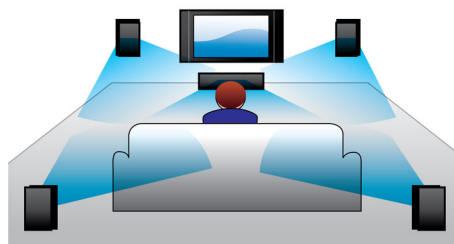

Dolby TrueHD and DTS-HD

Dolby TrueHD and DTS-HD Master Audio Essential deliver the finest sound from your Blu-ray Discs. Audio reproduced is virtually indistinguishable from the studio master, so you hear what the creators intended for you to hear. Dolby TrueHD and DTS-HD Master Audio Essential complete your high definition entertainment experience.