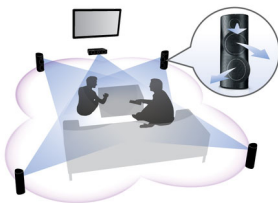

Designed to enhance your living space

- Sleek high gloss finishing with unique touch controls

Connect and enjoy all your entertainment

- Full HD 3D Blu-ray for a truly immersive 3D movie experience
- Plays 3D Blu-ray Discs, DVDs, VCDs, CDs and USB devices
- Wireless rear audio ready for fewer wires across your room

PHILIPS

Highlights

Full HD 3D Blu-ray

Be enthralled by 3D movies in your own living room on a Full HD 3D TV. Active 3D uses the latest generation of fast switching displays for real life depth and realism in full 1080x1920 HD resolution. By watching these images through special glasses with right and left lenses that are timed to open and close in synchrony with alternating images, the full HD 3D viewing experience is created in your home cinema. Premium 3D movie releases on Blu-ray offer a wide, high quality selection of content. Blu-ray also delivers uncompressed surround sound for an unbelievably real audio experience.

3D Angled speakers

3D Angled Speakers feature angled drivers to deliver sound not only towards the front but also to the sides, creating a wider sweet spot so you can enjoy more immersive and cinematic surround sound.