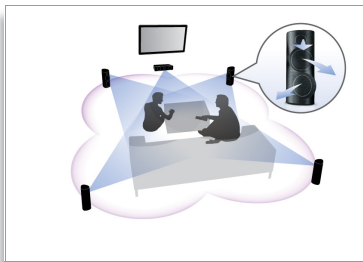

3D Angled speakers

3D Angled Speakers feature angled drivers to deliver sound not only towards the front but also to the sides, creating a wider sweet spot so you can enjoy more immersive and cinematic surround sound.

Instant 2D to 3D conversion

Enjoy 3D movie excitement in your home using your existing 2D movie collection. Instant 3D conversion uses the latest digital technology to analyze 2D video content to distinguish between foreground and background objects. This detail generates a depth map that converts normal 2D video formats, into exciting 3D. Along with your compatible 3D TV, you are now ready to experience full HD 3D.