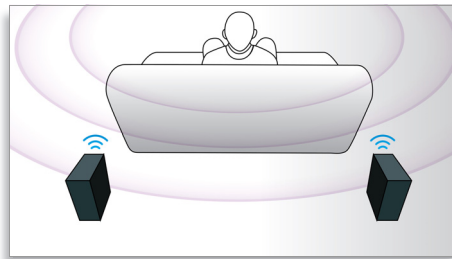

Wireless rear speakers option

Wireless rear speakers give you scalability and mobility in speaker placement. Developed using interference-free technology, wireless speakers provide full surround sound without unsightly wire connections. You could buy the Philips wireless rear speakers separately.