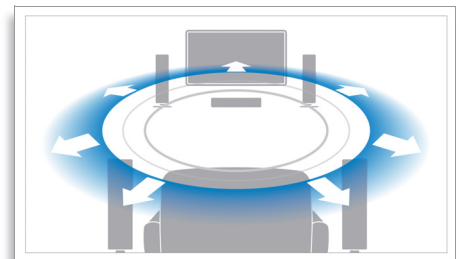

DynamicSurround

DynamicSurround employs highly advanced sound algorithms that faithfully replicate the sonic characteristics of the ideal full surround environment. This rewards listeners with an immersive, 7.1 system listening experience and by making the most of fewer speakers, the user's rooms are spared the clutter that comes with a 7.1 system - without sacrificing the surround sound experience.