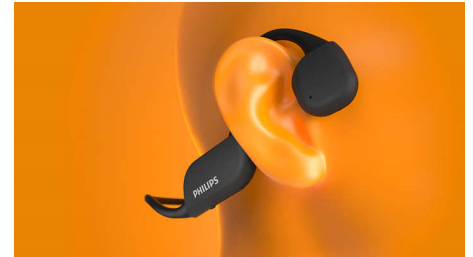

Buttons on the frame let you pause your playlist, take calls, control volume and more. The headphones are ready to pair the instant you switch on Bluetooth. Built-in mics remove environmental sound, so your voice is clearly heard when you call someone.

Lightweight and comfortable

Experience a new kind of comfort. The securely fitting, lightweight frame is engineered from titanium - and wrapped in rubber to keep it flexible. With nothing in or on your ears, you're free to train without distraction.

Open-ear design

Need total awareness of your surroundings while you run or cycle? The unique open-ear design of these bone-conducting headphones means they're perfect for race day. With nothing in your ears at all, you'll hear everything you need to – and your music too.