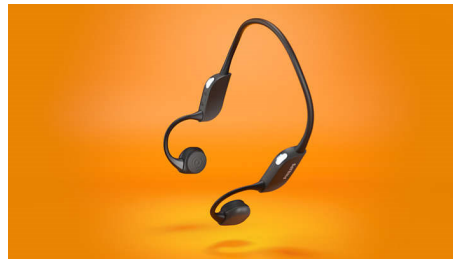

Bone conduction

Bone conduction technology transmits sound through the bones of your skull, leaving your ears completely open to your environment. You can enjoy your music and podcasts and still hear your feet hitting the trail. Or a car getting too close to your rear wheel.

Built-in mics

Built-in mics remove environmental sound on a call

Carry pouch included

Ready to go. Carry pouch included

Charge for 15 minutes

Charge for 15 minutes, train an extra hour

Easy control and pairing

Buttons on the frame let you pause your playlist, take calls, control volume and more. The headphones are ready to pair the instant you switch on Bluetooth. Built-in mics remove environmental sound, so your voice is clearly heard when you call someone.

Lightweight and comfortable

Experience a new kind of comfort. The securely fitting, lightweight frame is engineered from titanium - and wrapped in rubber to keep it flexible. With nothing in or on your ears, you're free to train without distraction.