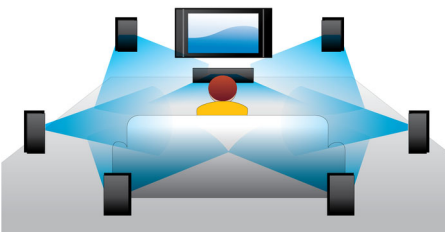

PHILIPS

Highlights

Blu-ray Disc playback

Blu-ray Discs have the capacity to carry high definition data, along with pictures in the 1920 x 1080 resolution that defines full high definition images. Scenes come to life as details leap at you, movements smoothen and images turn crystal clear. Blu-ray also delivers uncompressed surround sound - so your audio experience becomes unbelievably real. The high storage capacity of Blu-ray Discs also allow a host of interactive possibilities to be built in. Seamless navigation during playback and other exciting features like pop-up menus bring a whole new dimension to home entertainment.

Dolby TrueHD and DTS-HD MA

DTS-HD Master Audio and Dolby TrueHD delivers 7.1 channels of the finest sound from your Blu-ray Discs. Audio reproduced is virtually indistinguishable from the studio master, so you hear what the creators intended for you to hear. DTS-HD Master Audio and Dolby TrueHD complete your high definition entertainment experience.