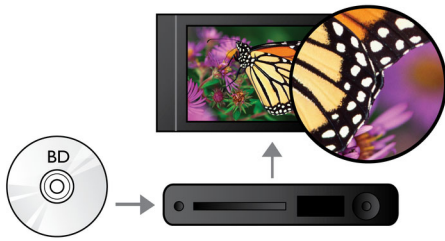

Hear more

- Dolby TrueHD and DTS-HD MA for HD 7.1 surround sound

Engage more

- WiFi-n Ready* for faster, wider wireless performance
- USB 2.0 plays video/music from USB flash/hard disk drive
- BD-Live (Profile 2.0) to enjoy online Blu-ray bonus content
- Enjoy all your movies and music from CD and DVD
- EasyLink to control all HDMI CEC devices via a single remote

PHILIPS

Highlights

Blu-ray Disc playback

Blu-ray Discs have the capacity to carry high definition data, along with pictures in the 1920 x 1080 resolution that defines full high definition images. Scenes come to life as details leap at you, movements smoothen and images turn crystal clear. Blu-ray also delivers uncompressed surround sound - so your audio experience becomes unbelievably real. The high storage capacity of Blu-ray Discs also allow a host of interactive possibilities to be built in. Seamless navigation during playback and other exciting features like pop-up menus bring a whole new dimension to home entertainment.

Dolby TrueHD and DTS-HD MA

DTS-HD Master Audio and Dolby TrueHD delivers 7.1 channels of the finest sound from your Blu-ray Discs. Audio reproduced is virtually indistinguishable from the studio master, so you hear what the creators intended for you to hear. DTS-HD Master Audio and Dolby TrueHD complete your high definition entertainment experience.