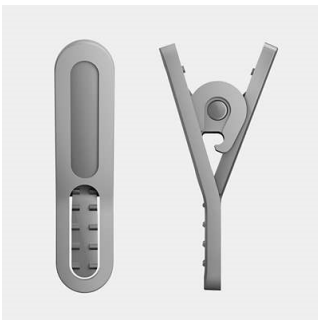

protection

- Sporty carrying pouch for easy storage
- Kevlar® Reinforced cable for ultimate durability
- Sweat and moisture proof – ideal for any workout

Freedom

- 3 ear tip sizes for the optimum fit
- 5.7g ultra lightweight design provides ultimate comfort*
- Cable clip included for tangle-free workout
- C-shaped ear tip secures the headphones in place

Intensity

- High performance sound drives peak performance
- Open acoustic design lets you be aware of your surroundings

PHILIPS

Highlights

3 choices of ear tips sizes

3 ear tip sizes for the optimum fit

5.7g ultra lightweight design*

Cable clip

A cable clip comes included with ActionFit earphones, keeping the cable out of your way while you push yourself harder.

Sporty carrying pouch for easy

Sporty carrying pouch for easy storage

C-shaped stabilizing ear tip

Connectivity

- Cable Connection: two-parallel, symmetric

- Finishing of connector: Gold plated
- Cable length: 1.2 m
- Connector: 3.5 mm

Accessories

- Storage pouch
- Cable management: Cable clip

Design

- Color: Pink