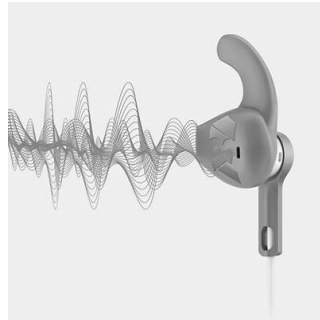

Weighing in at just 5.7g, these Actionfit sports earphones are so light and comfortable that you will forget you are even wearing them. Perfect for keeping you going right through the hard final miles.

Cable clip

A cable clip comes included with ActionFit earphones, keeping the cable out of your way while you push yourself harder.

Sporty carrying pouch for easy

Sporty carrying pouch for easy storage

C-shaped stabilizing ear tip

C-shaped rubberized ear tips keep the Actionfit earphones tightly in your ear so you can focus on your workout, not on keeping them in.

High performance sound

8.6mm neodymium drivers pump out high performance sound, pushing you to perform at your best.