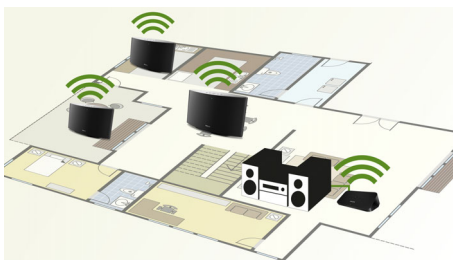

Multiroom speakers

Spotify multiroom adapter let you play songs in one room, or in many at the same time, so your music can either follow you around the house or stay where you want it. Each person can play to any selected speaker with it, and when additional Spotify devices are purchased they can be added to the system wirelessly and easily.