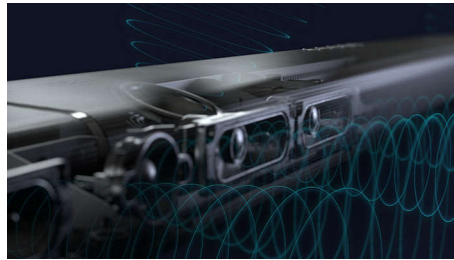

Dolby Atmos and Dolby Surround

Get the full Dolby Atmos experience from this soundbar's up-firing speakers. Your favorite movies and shows will sound breathtakingly realistic as sound flows above and around you. If you're watching non-Atmos content, the soundbar switches to Dolby Surround.