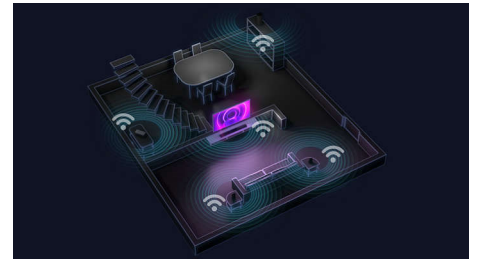

Surround sound on demand

Want to fully immerse on movie night? Simply remove the detachable speakers from the ends

of the soundbar and place them behind you to create a true surround-sound setup. The dedicated center channel ensures you'll hear every word—from blockbusters to podcasts.

Dolby Atmos and Dolby Surround

Get the full Dolby Atmos experience from this soundbar's up-firing speakers. Your favorite movies and shows will sound breathtakingly realistic as sound flows above and around you. If you're watching non-Atmos content, the soundbar switches to Dolby Surround.

B97/37

Play-Fi. Multi-room and more

DTS Play-Fi compatibility makes this premium Fidelio soundbar a powerful component in a multi-room audio setup. You can easily sync and group Play-Fi-compatible speakers, and stream playlists to every room in high-quality audio without dropping a beat.