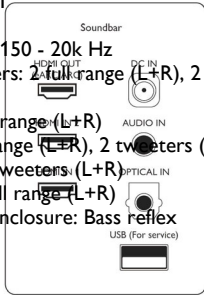

Soundbar 7.1.2 with wireless subwoofer

888W max. Wireless subwoofer Detachable surround speakers, Dolby Atmos. IMAX Enhanced, DTS Play-Fi compatible

Specifications

Sound

- Sound Enhancement: Movie, Music, Voice, Sport, Custom
- Sound System: Dolby Atmos, DTS:X, IMAX Enhanced
- Total harmonic distortion: 1%
- Speaker system output power: 888W MAX / 450W RMS (1%THD)

Loudspeakers

- Subwoofer freq range: 35 - 150 Hz
- Subwoofer type: Active, Wireless subwoofer
- Subwoofer impedance: 3 ohm
- Number of sound channels: 7.1.2
- Number of woofers: 1
- Woofer diameter: 8"
- Soundbar freq range: 150 - 20k Hz
- Detachable rear drivers: 2 full range (L+R), 2 tweeters (L+R)
- Center drivers: 2 full range (L+R)
- Front drivers: 4 full range (L+R), 2 tweeters (L+R)
- Side-firing drivers: 2 tweeters (L+R)
- Up-firing drivers: 2 full range (L+R)
- External subwoofer enclosure: Bass reflex

Connectivity

- Bluetooth: Receiver
- Bluetooth version: 4.2
- EasyLink (HDMI-CEC)
- Aux in: 3.5mm
- Optical input x 1
- HDMI content protection: HDCP 1.4/2.3
- HDMI IN x 2
- HDMI Out (eARC/ARC) x 1
- WiFi: 2.4GHz/5GHz, IEEE 802.11 a/b/g/n/ac
- DLNA Standard: No
- Multiple speaker connection
- Multiple speaker technology: DTS Play-Fi Multi-room
- Smart Home: Built-in Chromecast, Spotify Connect, Works with Alexa, Works with Apple AirPlay 2,

- Works with OK Google
- Wireless speaker connection: Satellite speakers, Subwoofer

Supported Audio Formats

- HDMI ARC/eARC: Dolby Atmos, Dolby Digital, Dolby Digital EX, Dolby Digital plus, Dolby TrueHD, DTS, DTS 96/24, DTS Digital Surround (5.1-ch), DTS:X, DTS-ES, DTS-HD High Resolution Audio, DTS-HD Master Audio
- Play-Fi: AIFF, FLAC, MP3, WAV, MPEG4 AAC, MPEG4 M4A
- Bluetooth: SBC
- HDMI IN1/IN2: Dolby Atmos, Dolby Digital, Dolby Digital plus, Dolby TrueHD, Dolby Digital EX, DTS, DTS 96/24, DTS Digital Surround (5.1-ch), DTS:X, DTS-ES, DTS-HD High Resolution Audio, DTS-HD Master Audio
- Optical: Dolby Digital, LPCM 2ch

Outer Carton

- Length: 116.5 cm
- Number of consumer packagings: 2
- Length: 45.9 inch
- Width: 53.5 cm
- Gross weight: 44.1 kg
- Height: 48 cm
- GTIN: 1 08 40063 20168 9
- Width: 21.1 inch
- Height: 18.9 inch
- Nett weight: 31.6 kg
- Gross weight: 97.223 lb
- Nett weight: 69.665 lb
- Tare weight: 12.5 kg
- Tare weight: 27.558 lb

Convenience

- Remote Control
- Night mode: No

Compatibility

- Smartphone/tablet APP control

Power

- Subwoofer Power supply: 100-120V AC, 60 Hz
- Main unit power supply: 100-240V AC, 50/60 Hz
- Subwoofer standby power: < 0.5 W
- Main unit standby power: < 0.5 W
- Auto standby

Packaging dimensions

- Height: 45.8 cm
- Packaging type: Box
- Width: 115 cm
- Depth: 40.5 cm
- Height: 18.0 inch
- Number of products included: 1
- Width: 45.3 inch
- Gross weight: 20.69 kg
- Depth: 15.9 inch
- Nett weight: 15.8 kg
- Gross weight: 45.613 lb
- Nett weight: 34.833 lb
- Tare weight: 4.89 kg
- Tare weight: 10.780 lb
- UPC: 8 40063 20168 2

Accessories

- Included accessories: Remote Control (with battery), Power cord, Quick start guide, World Wide Warranty leaflet

Design

- Color: Black
- Wall mountable

Dimensions

- Main Unit (W x H x D): 1312 x 55.6 x 120 mm
- Main Unit Weight: 5.97 kg
- Subwoofer (W x H x D): 230 x 400 x 407 mm
- Subwoofer Weight: 9.6 kg