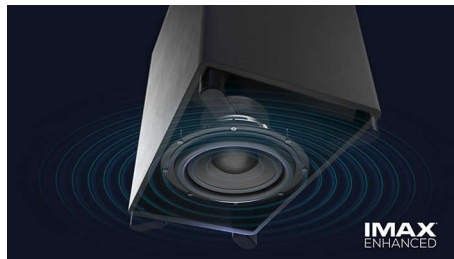

Philips Fidelio
Soundbar 7.1.2 with
wireless subwoofer

888W max. Wireless subwoofer

Detachable surround speakers
Dolby Atmos. IMAX Enhanced
DTS Play-Fi compatible

B97

True surround sound on demand

Immerse in the drama. Feel the emotion. This Fidelio soundbar with detachable satellite speakers and Dolby Atmos will surround you with incredibly detailed, realistic sound. Deep bass adds palpable impact to effects and music.

Feel the drama

This soundbar creates an unforgettably immersive experience. 7.1.2 channels fill any room with rich, deep soundtracks, thunderous effects, and sparkling dialogue. The wireless subwoofer adds impact to every explosion and every beat.

Surround sound on demand

Want to fully immerse on movie night? Simply remove the detachable speakers from the ends

of the soundbar and place them behind you to create a true surround-sound setup. The dedicated center channel ensures you'll hear every word—from blockbusters to podcasts.

IMAX Enhanced

This powerful soundbar is certified IMAX Enhanced, which means it's capable of delivering an audio experience that truly takes you to another world. The 240 W subwoofer looks great freestanding, and the soundbar itself has a low profile for simple placement.