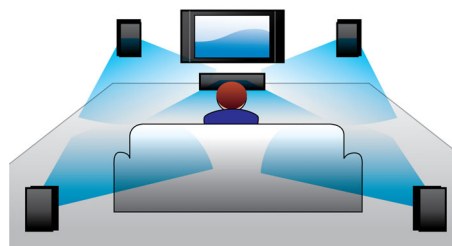

Dolby TrueHD and DTS-HD

Dolby TrueHD and DTS-HD Master Audio Essential deliver the finest sound from your Blu-ray Discs. Audio reproduced is virtually indistinguishable from the studio master, so you hear what the creators intended for you to hear. Dolby TrueHD and DTS-HD Master

Audio Essential complete your high definition entertainment experience.