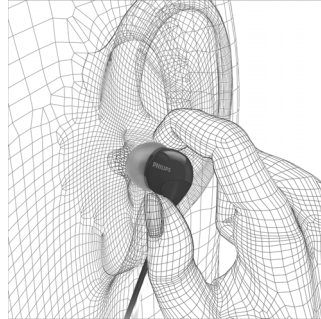

Ultra-small in-ear

Ultra small, lightweight in-ear design for best fit in smaller ears, for long hours listening.