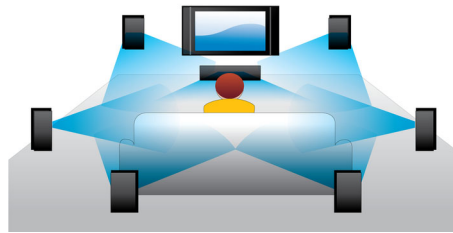

Dolby TrueHD

Dolby TrueHD deliver the finest sound from your Blu-ray Discs. Audio reproduced is virtually indistinguishable from the studio master, so you hear what the creators intended for you to hear. Dolby TrueHD complete your high definition entertainment experience.