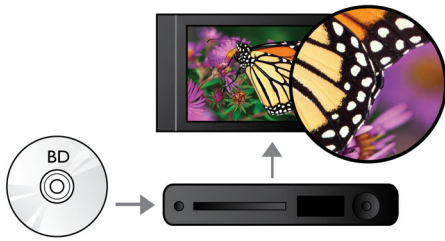

Hear more

- Dolby TrueHD for high fidelity sound

Engage more

- Enjoy all your movies and music from CD and DVD
- USB 2.0 plays video/music from USB flash/hard disk drive
- EasyLink to control all HDMI CEC devices via a single remote
- BD-Live (Profile 2.0) to enjoy online Blu-ray bonus content

PHILIPS

Highlights

Blu-ray Disc playback

Blu-ray Discs have the capacity to carry high definition data, along with pictures in the 1920 x 1080 resolution that defines full high definition images. Scenes come to life as details leap at you, movements smoothen and images turn crystal clear. Blu-ray also delivers uncompressed surround sound - so your audio experience becomes unbelievably real. The high storage capacity of Blu-ray Discs also allow a host of interactive possibilities to be built in. Seamless navigation during playback and other exciting features like pop-up menus bring a whole new dimension to home entertainment.

DVD video upscaling

HDMI 1080p upscaling delivers images that are crystal clear. DVD movies in standard definition can now be enjoyed in high definition resolution - ensuring more details and more true-to-life pictures. Progressive Scan (represented by "p" in "1080p") eliminates the line structure prevalent on TV screens, again ensuring relentlessly sharp images. To top it off, HDMI makes a direct digital connection that can carry uncompressed digital HD video as well as digital multi-channel audio, without conversions to analog - delivering perfect picture and sound quality, completely free from noise.