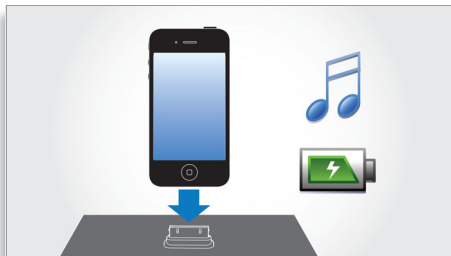

Play & charge your iPod/iPhone

Enjoy your favorite MP3 music while charging your iPod/iPhone! The dock lets you connect

your portable device directly to the Docking entertainment system so you can listen to your favorite music in superb sound. It also charges your iPod/iPhone while it plays so you can enjoy your music and not have to worry about your portable player battery running out. The Docking entertainment system automatically charges your portable device while it is docked.