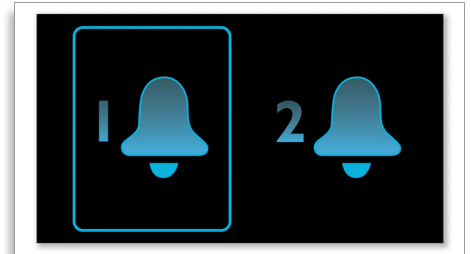

Dual alarm

The Philips audio system comes with two alarm times. Set one alarm time to wake you up and the other time to wake up your partner.