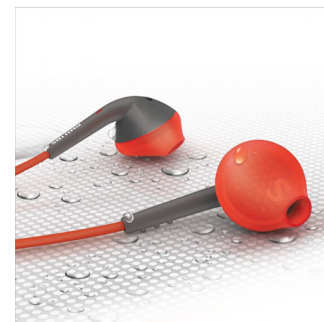

Sweat and rain resistant

ActionFit headphones are specially designed for any active lifestyle. Whatever your sports or workout preference, your headphones can handle the heat, wet and sweat! Crafted with premium water-resistant materials, your headphones are comfortable sweat- and rain-proof.