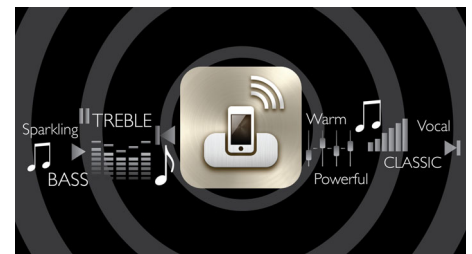

AirPlay wireless technology

AirPlay lets you stream your entire iTunes music collection to your Fidelio docking stations. It plays wirelessly from the iTunes

program on your computer, iPhone, iPad or iPod Touch to any AirPlay-enabled speaker in your home. All you have to do is ensure your speakers are connected to your Wi-Fi network. AirPlay also lets you play simultaneously on every speaker in every room. Make your favourite tunes follow you into whichever room you go.

Spotify

Spotify is a better way to listen to music. Instant access to millions of songs on the speakers. Just hit play to stream anything you like. The premium Spotify account on iOS devices comes with a Connect feature that lets you choose music on your Spotify app and listen on the speakers with no interruption from any activities on your mobile devices and also without draining their batteries.

SoundStudio App

Have music the way you like it now. SoundStudio truly puts the power over your music into the palm of your hands. It lets you change every aspect of sound, using only your iPhone, with controls that are intuitive and simple. Now you can tweak, tailor and create your desired sound experience and have your favourite songs come to new life. SoundStudio also lets you listen to thousands of Internet radio stations worldwide, broadening your music experience even further.