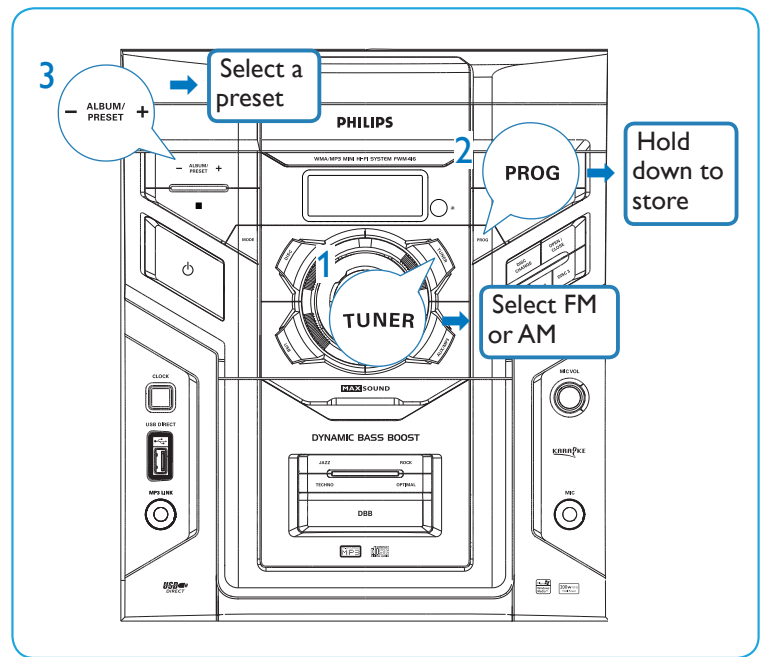

Quick Start Guide

Remote Control

1 x AC power cable

1 x AM loop antenna

1 x MP3 link cable

1 x FM wire antenna

User Manual

Quick Start Guide

A Connect

C Listen to radio

B Play disc

D Play from USB

Note for the remote control

- Before you select a function (for example ►►, ◀◀, ►|), select a source (for example disc, tuner).