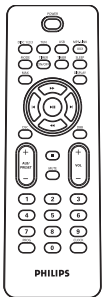

Quick Start Guide

Remote Control

1 x AC power cable

1 x AM loop antenna

1 x MP3 link cable

1 x FM wire antenna

User Manual

Quick Start Guide

A Connect

C Listen to radio

B Play disc

D Play from USB

Note for the remote control

- Before you select a function (for example ►►, ◀◀, ►|), select a source (for example disc, tuner).