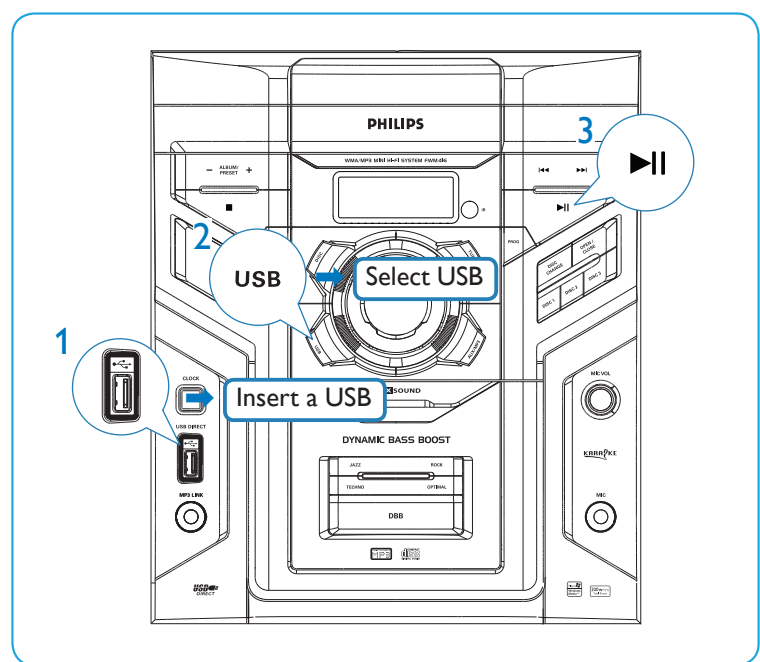

A Connect

C Listen to radio

B Play disc

D Play from USB

Note for the remote control

- Before you select a function (for example ►►, ◀◀, ►|), select a source (for example disc, tuner).