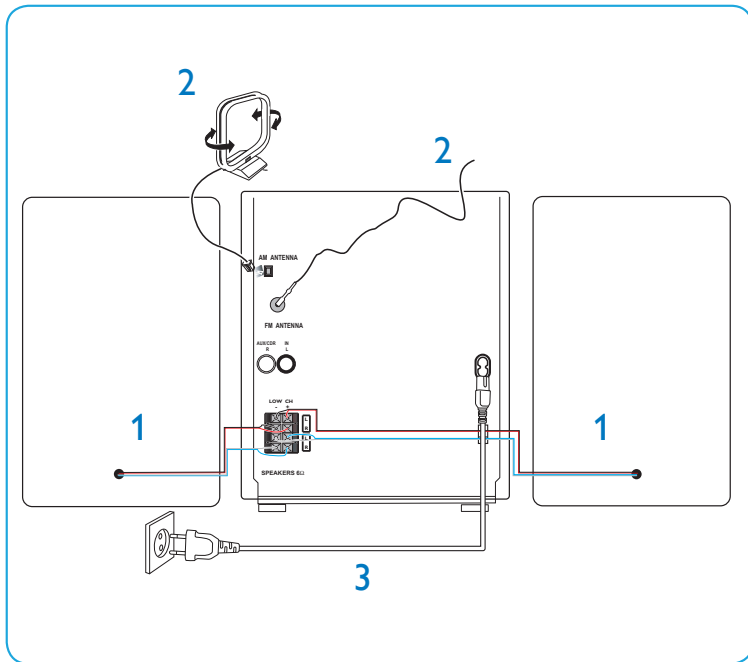

Quick Start Guide

Remote Control

1 x AC power cable

1 x AM loop antenna

1 x MP3 link cable

1 x FM wire antenna

User Manual

Quick Start Guide

A Connect

C Listen to radio

B Play disc

D Play from USB

Note for the remote control

- Before you select a function (for example ►►, ◀◀, ►|), select a source (for example disc, tuner).