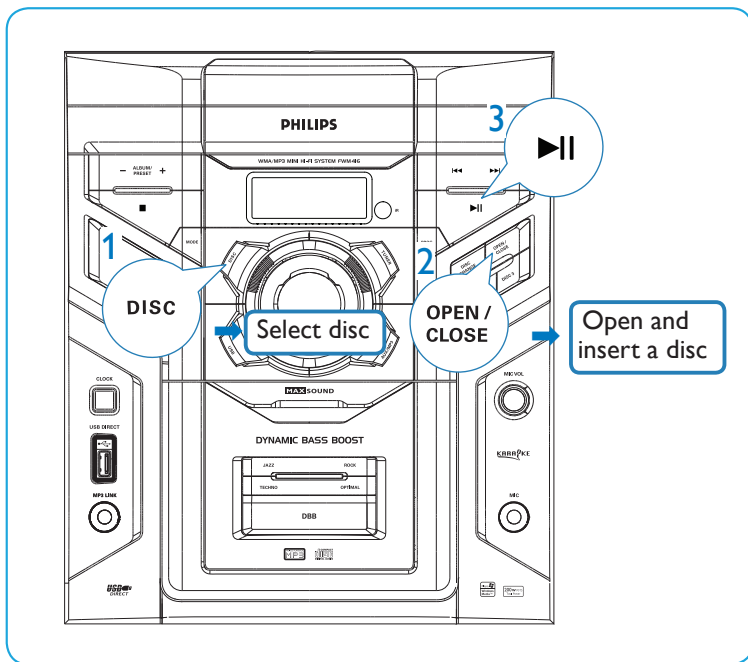

Quick Start Guide

Remote Control

1 x AC power cable

1 x AM loop antenna

1 x MP3 link cable

1 x FM wire antenna

User Manual

Quick Start Guide

A Connect

C Listen to radio

B Play disc

D Play from USB

Note for the remote control

- Before you select a function (for example ►►, ◀◀, ►|), select a source (for example disc, tuner).