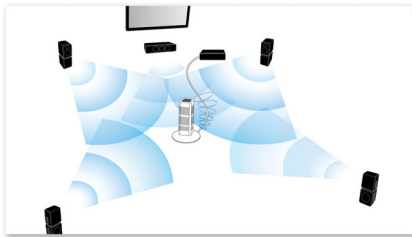

Auto calibration

Adjusting your new Philips home theatre for optimum sound experience is now a breeze. With the simple touch of a button on the remote, the intelligent pre-loaded sound calibrator software is launched and emits test signals to the speakers. These signals are captured and analysed by the auto-calibration microphone and the necessary adjustments are made, taking into consideration the distances between speakers and listening positions, the loudness and the delay response of audio

signals from each speaker. In 60 seconds, your in-room sound experience is enhanced and optimised.

HDMI Hub

The HDMI Hub provides additional HDMI ports to allow you to conveniently connect other devices such as your games console or HD set-top box to your home theatre. By connecting your devices through the HDMI Hub, you can enjoy high-definition sound and pictures for all your entertainment.

Built-in Wi-Fi

Thanks to built-in Wi-Fi, by simply connecting your home theatre directly to your home network, you can experience a rich selection of popular online services. You can enjoy some of the best websites offering movies, pictures, infotainment and other online content tailored to fit your TV screen.