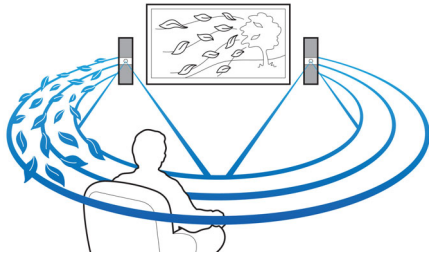

Highlights

Premium soft dome tweeters

With Philips' Crystal Clear Sound, you will now be able to discern and appreciate every sound detail the way it's meant to be heard and as the artist or director intended! Crystal Clear Sound reproduces the sound source—whether it's an action film, a musical or a live performance—faithfully, precisely and without any distortion. Philips home theatres with Crystal Clear Sound keep audio processing to a minimum, preserving the purity of the original audio content. The result is greater sonic accuracy delivered to your ears.