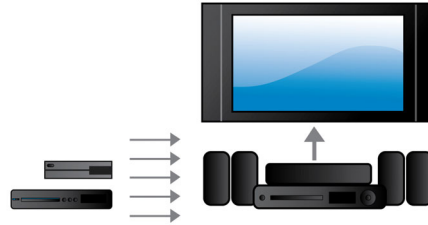

Designed to enhance your cinema at home

- Elegant speakers in aluminium and glass ensure a robust sound
- Wireless rear speakers option for clutter free placement

Simply enjoy all your entertainment

- HDMI Hub to connect HDMI devices for great sound and pictures
- Built-in Wi-Fi to enjoy your connected media wirelessly
- Smart TV to enjoy online services and access multimedia on your TV
- Full HD 3D Blu-ray for a truly immersive 3D movie experience

PHILIPS

Highlights

Premium soft dome tweeters

With Philips' Crystal Clear Sound, you will now be able to discern and appreciate every sound detail the way it's meant to be heard and as the artist or director intended! Crystal Clear Sound reproduces the sound source—whether it's an action film, a musical or a live performance—faithfully, precisely and without any distortion. Philips home theatres with Crystal Clear Sound keep audio processing to a minimum, preserving the purity of the original audio content. The result is greater sonic accuracy delivered to your ears.

Auto calibration

Adjusting your new Philips home theatre for optimum sound experience is now a breeze. With the simple touch of a button on the remote, the intelligent pre-loaded sound calibrator software is launched and emits test signals to the speakers. These signals are captured and analysed by the auto-calibration microphone and the necessary adjustments are made, taking into consideration the distances between speakers and listening positions, the loudness and the delay response of audio

signals from each speaker. In 60 seconds, your in-room sound experience is enhanced and optimised.

HDMI Hub

The HDMI Hub provides additional HDMI ports to allow you to conveniently connect other devices such as your games console or HD set-top box to your home theatre. By connecting your devices through the HDMI Hub, you can enjoy high-definition sound and pictures for all your entertainment.