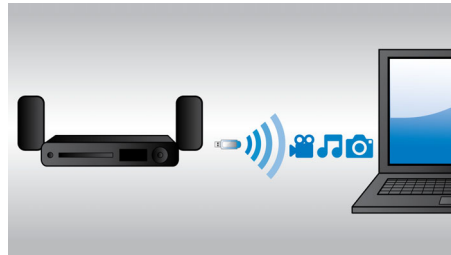

Designed to enhance your cinema at home

- Elegant speakers in aluminium and glass ensure a robust sound
- Wireless rear speakers option for clutter free placement

Simply enjoy all your entertainment

- HDMI Hub to connect HDMI devices for great sound and pictures
- Built-in Wi-Fi to enjoy your connected media wirelessly
- Smart TV to enjoy online services and access multimedia on your TV
- Full HD 3D Blu-ray for a truly immersive 3D movie experience

Auto calibration

Adjusting your new Philips home theatre for optimum sound experience is now a breeze. With the simple touch of a button on the remote, the intelligent pre-loaded sound calibrator software is launched and emits test signals to the speakers. These signals are captured and analysed by the auto-calibration microphone and the necessary adjustments are made, taking into consideration the distances between speakers and listening positions, the loudness and the delay response of audio

signals from each speaker. In 60 seconds, your in-room sound experience is enhanced and optimised.

HDMI Hub

The HDMI Hub provides additional HDMI ports to allow you to conveniently connect other devices such as your games console or HD set-top box to your home theatre. By connecting your devices through the HDMI Hub, you can enjoy high-definition sound and pictures for all your entertainment.

Built-in Wi-Fi

Thanks to built-in Wi-Fi, by simply connecting your home theatre directly to your home network, you can experience a rich selection of popular online services. You can enjoy some of the best websites offering movies, pictures, infotainment and other online content tailored to fit your TV screen.