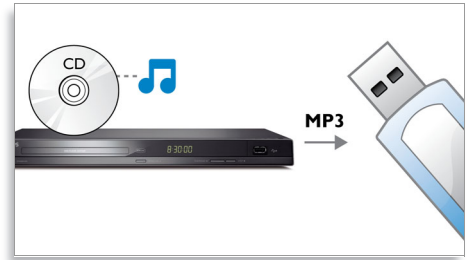

One-touch MP3 creation

Convert the contents of your favourite CDs to MP3 files on your Philips product and store them directly on a thumb drive or on your portable media player through a USB cable. Enjoy the convenience of creating MP3 files right in your living room, without a PC and even while the CD is playing.