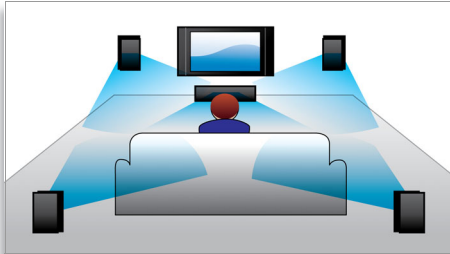

5.1 channel audio output

5.1 channel audio output for surround sound

Plays it all

Play virtually any media format you want - whether it is DivX, MP3, WMA or JPEG. Experience the unbeatable convenience of great playability and the luxury of sharing media files on your TV or home theatre system - in the comfort of your living room.

Progressive Scan

Progressive Scan doubles the vertical resolution of the image resulting in a noticeably sharper picture. Instead of sending a field comprising the odd lines to the screen first, followed by the field with the even lines, it writes both fields at the same time. A full image is created instantaneously, using the maximum resolution. At such a speed, your eye perceives a sharper picture with no line structure.