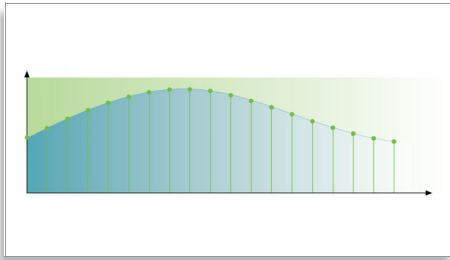

Highlights

192 kHz/24-bit audio DAC

192 kHz sampling enables you to have an accurate representation of the original sound curves. Together with a 24-bit resolution, more information is captured from the original analogue sound wave form, giving a much richer audio reproduction.