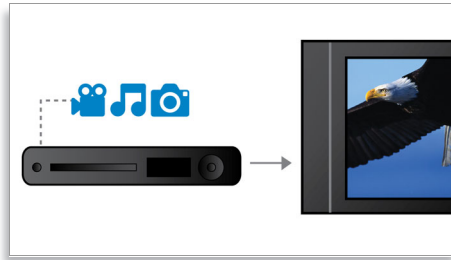

Plays it all

Play virtually any media format you want - whether it is DivX, MP3, WMA or JPEG. Experience the unbeatable convenience of great playability and the luxury of sharing media files on your TV or home theatre system - in the comfort of your living room.