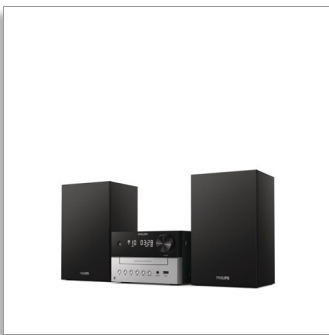

Philips  
Micro Music System

Bluetooth®

CD, MP3-CD, USB, FM  
USB port for charging  
18W

TAM3205

### Great sound for your music

- Classic design
- Bass-reflex loudspeakers. Richer low tones
- 3" woofer. 18 W maximum output power
- Digital Sound Control. Choose a preset sound style

### Fill the room with tunes

- At home in your home
- AC-powered. Remote control
- Main unit dimensions: 180x121x247 mm
- Speaker dimensions: 150x238x125 mm