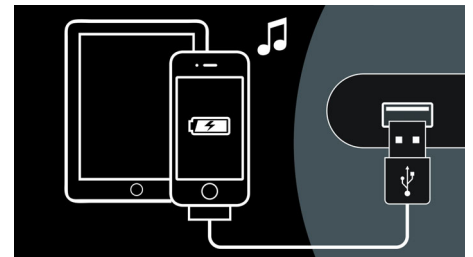

Play & charge iPod/iPhone/iPad

This speaker comes with a USB port, allowing you to conveniently charge your iPod, iPhone, iPad. Simply connect your Apple device with its USB cable to the back of the speaker. You can play any music from your Apple device whilst it is charging.