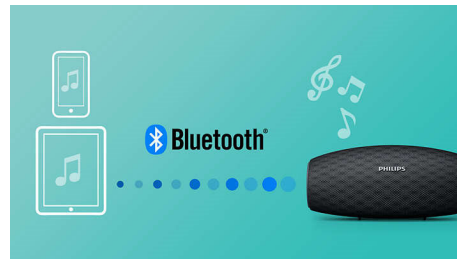

## Bass radiators

EverPlay speaker gives powerful sound from a compact form factor, with the help of a large bass radiating area. It delivers extra bass boost and extension.

## Anti-clipping function

Anti-Clipping lets you play music louder and keeps it high quality, even when the battery is low. It accepts a range of input signals, from 300mV to 1000mV and keeps your speakers safe from damage by distortion. This built-in function monitors the musical signal as it goes through the amplifier and keeps peaks within the amplifier's range, preventing the audio distortion caused by clipping without affecting loudness. A portable speaker's ability to reproduce musical peaks decreases along with battery power, yet anti-clipping reduces peaks caused by low battery, keeping music distortion free.

## Wireless music streaming

Bluetooth is a wireless communication technology that is both robust and energy-efficient. The technology allows easy wireless connection to iPod/iPhone/iPad or other Bluetooth devices, such as smartphones, tablets or even laptops. So you can enjoy your favorite music, sound from video or game wireless on this speaker easily.