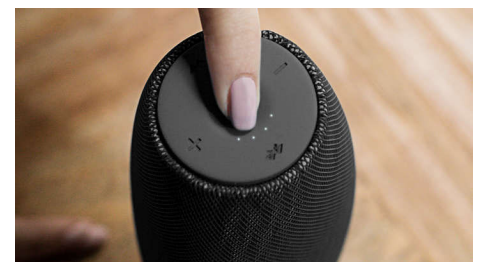

Battery indicator

Finally, a Bluetooth speaker that provides a simple, clear way to see how much remaining power you have! With EverPlay, simply push the power button to see how much battery is left.

USB strap

Recharging has never been so easy. When the power starts to run low, use the handy two-in-one strap-USB charging cable. Plug it in for power, or use it to attach the speaker to a bag for easy portability.