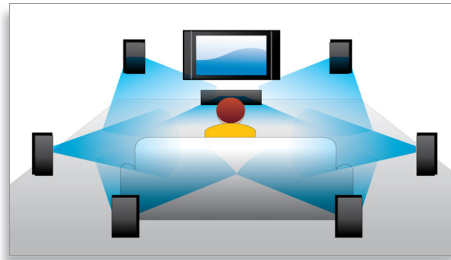

PHILIPS
sense and simplicity

Highlights

Subtitle Shift

Subtitle Shift is an enhancement feature that lets users manually adjust a movie's subtitle positioning on the television or computer screen. Using the remote control, users can shift the subtitles up and down on the screen. On widescreen displays, such as 21:9 cinema and projectors, the subtitles sometimes get cut off. In order to see them clearly, the user has to change the display aspect ratio, which defeats the purpose of the widescreen. With the Subtitle Shift feature, the user can retain the correct display aspect ratio and have the subtitles ideally positioned on the screen.

Blu-ray Disc playback

Blu-ray Discs have the capacity to carry high definition data, along with pictures in the 1920 x 1080 resolution that defines full high definition images. Scenes come to life as details leap at you, movements smoothen and images turn crystal clear. Blu-ray also delivers uncompressed surround sound — so your audio experience becomes unbelievably real. The high storage capacity of Blu-ray Discs also allows a host of interactive possibilities to be built in. Seamless navigation during playback and other exciting features such as pop-up menus bring a whole new dimension to home entertainment.

Dolby TrueHD

Dolby TrueHD delivers 7.1 channels of the finest sound from your Blu-ray Discs. Audio reproduced is virtually indistinguishable from the studio master, so you hear what the creators intended for you to hear. Dolby TrueHD completes your high definition entertainment experience.

BD-Live (Profile 2.0)

BD-Live opens up your world of high definition even further. Receive up-to-date content just by connecting your Blu-ray Disc player to the Internet. Exciting new things like exclusive downloadable content, live events, live chats, gaming and on-line shopping all await you. Ride the high definition wave with Blu-ray Disc playback and BD-Live