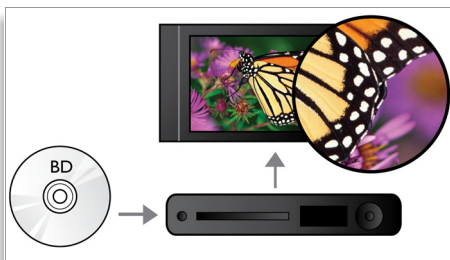

PHILIPS
sense and simplicity

Highlights

Subtitle Shift

Subtitle Shift is an enhancement feature that lets users manually adjust a movie's subtitle positioning on the television or computer screen. Using the remote control, users can shift the subtitles up and down on the screen. On widescreen displays, such as 21:9 cinema and projectors, the subtitles sometimes get cut off. In order to see them clearly, the user has to change the display aspect ratio, which defeats the purpose of the widescreen. With the Subtitle Shift feature, the user can retain the correct display aspect ratio and have the subtitles ideally positioned on the screen.

Blu-ray Disc playback

Blu-ray Discs have the capacity to carry high definition data, along with pictures in the 1920 x 1080 resolution that defines full high definition images. Scenes come to life as details leap at you, movements smoothen and images turn crystal clear. Blu-ray also delivers uncompressed surround sound — so your audio experience becomes unbelievably real. The high storage capacity of Blu-ray Discs also allows a host of interactive possibilities to be built in. Seamless navigation during playback and other exciting features such as pop-up menus bring a whole new dimension to home entertainment.