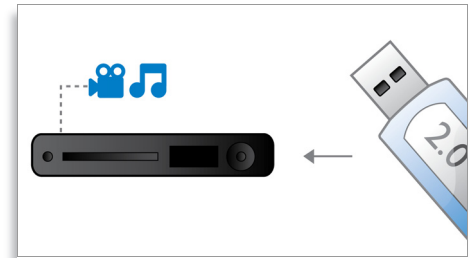

Hi-Speed USB 2.0 Link

The Universal Serial Bus or USB is a protocol standard that is conveniently used to link PCs, peripherals and consumer electronic equipment. Hi-Speed USB devices have a data transfer rate of up to 480 Mbps - up from the 12 Mbps of original USB devices. With Hi-Speed USB 2.0 Link, all you have to do is plug in your USB device, select the movie, music or photo and play away.