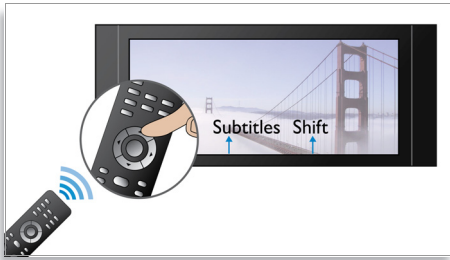

Hear more

- Dolby TrueHD for high fidelity 7.1 surround sound

Engage more

- BD-Live (Profile 2.0) to enjoy online Blu-ray bonus content
- Hi-Speed USB 2.0 Link plays video/music from USB flash drives
- Enjoy all your movies and music from CDs and DVDs
- EasyLink to control all HDMI CEC devices via a single remote

PHILIPS
sense and simplicity

Highlights

Subtitle Shift

Subtitle Shift is an enhancement feature that lets users manually adjust a movie's subtitle positioning on the television or computer screen. Using the remote control, users can shift the subtitles up and down on the screen. On widescreen displays, such as 21:9 cinema and projectors, the subtitles sometimes get cut off. In order to see them clearly, the user has to change the display aspect ratio, which defeats the purpose of the widescreen. With the Subtitle Shift feature, the user can retain the correct display aspect ratio and have the subtitles ideally positioned on the screen.