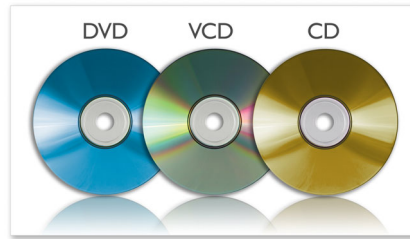

DVD, DVD+/-RW, (S)VCD, CD

The Philips Portable DVD player is compatible with most DVD and CD discs available in the market. DVD, DVD+/-R, DVD+/-RW, (S)VCD, and CD – all of them can play on the DVD player. DVD+/-R is a shorthand term for a DVD drive that can accept both of the common recordable DVD formats. Likewise, DVD+/-RW handles both common rewritable disc types.