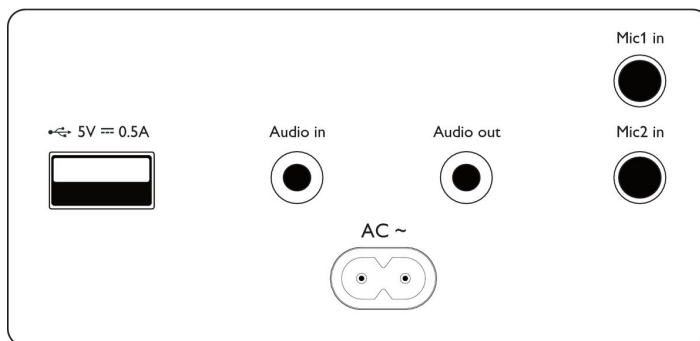

Connectivity

- Mic in: 2x (6.3mm w/ vol control)
- USB: Type-A (playback, reading, service)
- Audio in: 1x 3.5mm
- Audio out: 1x 3.5mm
- Bluetooth: support SBC & AAC streaming
- Bluetooth version: 5.0
- Bluetooth profiles: Multipoint (Multipair) support, Music streaming (A2DP), Playback/volume control: AVRCP
- Bluetooth range: Line of sight, 30m or 100ft
- Multiple speaker connection
- Multiple speaker scenario: Stereo, Broadcasting
- Multiple speaker technology: TWS, Wireless PartyLink
- DLNA Standard: No
- Smart Home: None

Supported Audio Formats

- Bluetooth: SBC, AAC
- USB: MP3, WAV, WMA, FLAC

Convenience

- Karaoke: MIC volume, echo control, vocal fader, voice changer
- Buttons and controls: Power on/off, Play/Pause, Volume up, Volume down, Lighting switch, Dynamic Bass Boost (DBB)
- Display screen: No
- Light Effect: Yes, speaker light effect, strobe light

Compatibility

- Smartphone/tablet APP control: No

Power

- Power supply: 100-240VAC, 50/60Hz
- Standby power consumption: <= 0.5W
- Battery Type: Lithium-ion (built-in)
- Battery Capacity: 2200 mAh, 11.1 V
- Battery life time: 12 hr
- Charging time: 3 hr
- Power bank: No

Accessories

- Included accessories: AC Power Cord, Quick start guide, Warranty certificate, Safety warranty sheet

Product dimensions

- Product dimensions (W x H x D): 30 x 30.6 x 30 cm
- Weight: 5.94 kg

Packaging dimensions

- EAN: 48 95229 12746 3

TAX4207/98

Highlights

Extra bass. 12 hours play time

This awesome karaoke cube speaker will bathe the room in rich sounds and banging bass. The built-in battery lets you take the party outside for up to 12 hours play time on a single charge.

Party lightshow

Flashing party lights on the front of the cube pulse and flash, creating a brilliant lightshow. The back light will change color and pulse while the front light strobes.

2 Karaoke mic inputs

2 mic inputs let you add your voice to the party with karaoke mode. Kick it up with echo, female/male voice switch and vocal fader voice effects. Both mics and effects have their own controls on the speaker.

Bluetooth, USB and audio-in

Connect any way you like. Stream your tunes via Bluetooth. Easily connect other devices via audio-in or USB. You can also connect to another speaker or amp using the line-out socket.