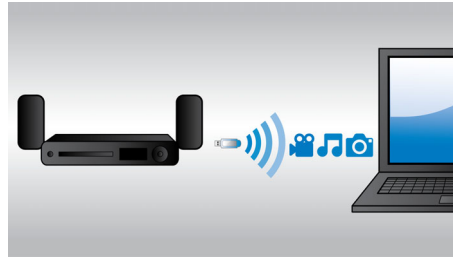

## 1000 W RMS power

1000 W RMS power delivers great sound for movies and music

## Built-in Wi-Fi

Thanks to built-in Wi-Fi, by simply connecting your home theatre directly to your home network, you can experience a rich selection of popular online services. You can enjoy some of the best websites offering movies, pictures, infotainment and other online content tailored to fit your TV screen.