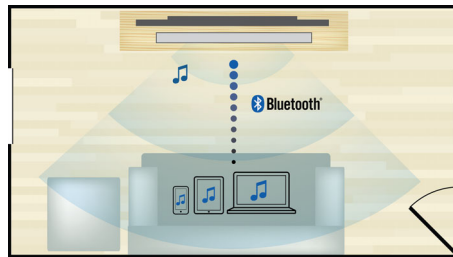

Bluetooth wireless streaming

Bluetooth wireless music streaming from your music devices

Dolby TrueHD and DTS-HD

Dolby TrueHD and DTS-HD Master Audio Essential deliver the finest sound from your Blu-ray Discs. Audio reproduced is virtually indistinguishable from the studio master, so you hear what the creators intended for you to hear. Dolby TrueHD and DTS-HD Master Audio Essential complete your high definition entertainment experience.