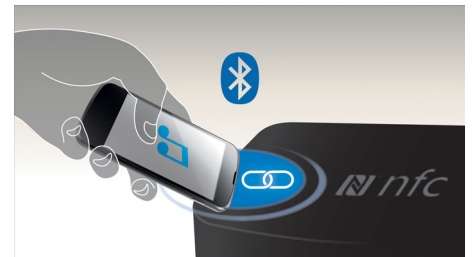

## Bluetooth wireless streaming

Bluetooth wireless music streaming from your music devices

## Dolby TrueHD and DTS-HD

Dolby TrueHD and DTS-HD Master Audio Essential deliver the finest sound from your Blu-ray Discs. Audio reproduced is virtually indistinguishable from the studio master, so you hear what the creators intended for you to hear. Dolby TrueHD and DTS-HD Master Audio Essential complete your high definition entertainment experience.

## Miracast™

Miracast™ is a peer-to-peer wireless screencasting standard formed via Wi-Fi Direct connections. Simplified user interface like mirroring the portable device's screen to a bigger screen on a Miracast™ certified device, not limited by pre-built codecs for decoding.

## NFC technology

Pair Bluetooth devices easily with one-touch NFC (Near Field Communications) technology. Just tap the NFC-enabled smartphone or tablet on the NFC area of a speaker to turn the speaker on, start Bluetooth pairing and begin streaming music.