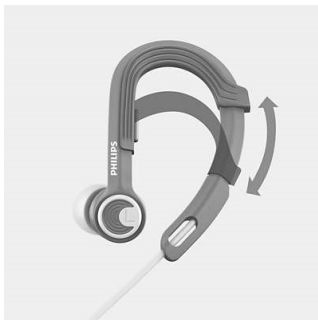

protection

- Sporty carrying pouch for easy storage
- Kevlar® Reinforced cable for ultimate durability
- Sweat and moisture proof - ideal for any workout

Freedom

- 3 ear tip sizes for the optimum fit
- Cable clip included for tangle-free workout
- 7.1g ultra lightweight design provides ultimate comfort*
- Adjustable earhook for personalized fit

Intensity

- High performance sound drives peak performance
- Insert earphones provide sound isolation

PHILIPS

Sports headphones
8.6mm drivers/closed-back Earhook

Highlights

3 choices of ear tips sizes

3 ear tip sizes for the optimum fit

7.1g ultra lightweight design*

Weighing in at just 7.1g, these Actionfit sports earphones are so light and comfortable that you will forget you are even wearing them. Perfect for keeping you going right through the hard final miles.

Adjustable earhook

An adjustable ear hook ensures the ActionFit SHQ3300 headphones fit your ears perfectly.

Just put the headphones on and slide the adjustable hook up or down for a snug fit. Whatever your workout or terrain, your headphones will stay on comfortably.