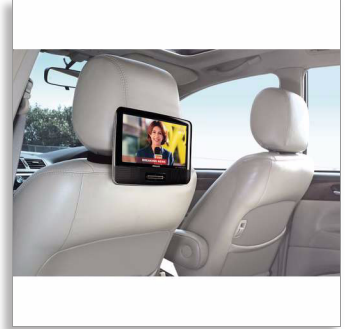

Philips
Portable DVD and digital
TV

23 cm/9" LCD
3 hr play time
DTV

PD9003

Watch your favourite TV programmes and DVDs anywhere
with easy set-up

Enjoy free-to-air digital TV programmes with the built-in digital TV receiver on the PD9003 portable DVD player. With the 9"/23 cm TFT LCD swivel screen, you can indulge in up to 3 hours of movie, music and photo enjoyment on the go.

- 22.9 cm (9") TFT colour widescreen LCD display
- Support DVB-T standard for free-to-air digital TV
- Electronic Programme Guide (EPG)
- Easy installation and automatic channel search

Extra touches for your convenience

- Enjoy up to 3 hours playback with a built-in battery*
- Full Resume on Power Loss
- Smart Car Mount for ease of use
- USB connection for video, photo and music playback
- AC adapter, car adapter and AV cable included