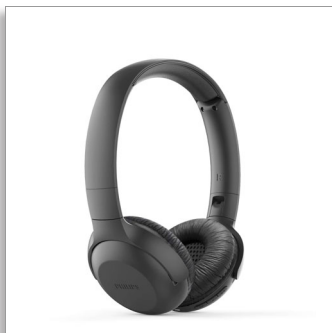

Philips  
Wireless Headphone

32mm drivers/closed-back

On-ear  
Up to 15 hours play time  
Compact folding

TAUH202BK

## Get your sounds on

Epic playlists. The latest podcasts. These wireless on-ear headphones deliver crisp sound and punchy bass. The headband is so light you'll barely feel it, and the ear cups fold flat. You get 15 hours play time. Plenty for the day. Or night.