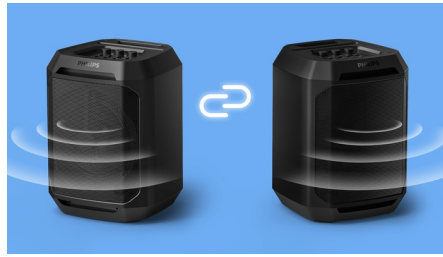

Pair for stereo sound

This brilliant Bluetooth party speaker is the perfect way to get your party going. True Wireless technology lets you connect two TAX2208 speakers together for awesome stereo sound.

DBB bass boost for extra power

Make sure your guests are on their feet with this awesome speaker. The DBB button gives you a dynamic bass boost to make your beats even punchier.

Up to 7 hours play time

This speaker lets you move your celebrations outside. Use the included Type-C cable to charge the battery. Once fully charged the speaker will give you up to 7 hours of play time to party with.

Carry handle

Bring the party wherever you want. This lightweight speaker features a convenient handle making it easy to pick up and bring with you. A slot on the top helps you keep your phone handy and the metal grille on the front will survive an outdoor party.

Connect easily

Connect and get the party started! Stream your tunes via Bluetooth or easily connect other devices via audio-in. You can also wirelessly connect to another TAX2208 speaker.