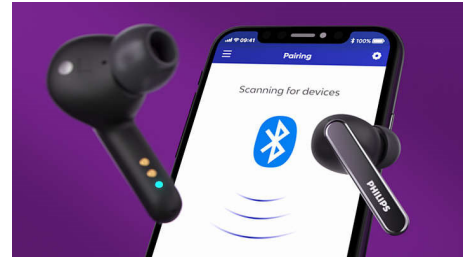

Secure, comfortable in-ear fit

You get real comfort thanks to soft, interchangeable silicone ear-tip covers. The ear-tips on each earbud insert securely into your ear canal, creating a perfect seal that diminishes external noise. The 'hockey stick' form factor keeps each earbud secure.

Handy charging case

No matter what your day brings, these headphones can keep up. You get 8 hours play time (7 hours with ANC) from a pair of fully charged earbuds, and a fully charged case gives you another 24 hours (21 hours with ANC). The Qi-compatible case can be charged wirelessly or via USB-C.

Philips Headphones app

The Philips Headphones app puts you in charge of the music you're listening to. Adjust levels yourself or choose from preset sound styles. You can also use the app to switch between preset noise-cancellation modes, or control the Voice Enhanced Mode.

TAT5506BK/00

Easy control and pairing

Controls on the earbuds let you pause your playlist, take calls and wake your phone's voice assistant. The headphones are ready to pair in an instant. Once paired, they reconnect with your phone as soon as you open the charging case.