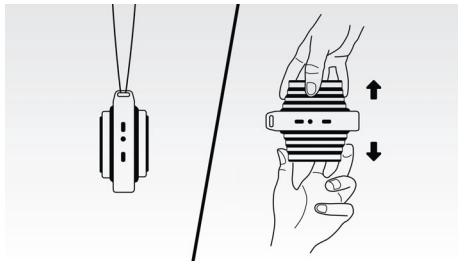

Designed for grab and go

- Built-in rechargeable battery for music playback anywhere
- Up to 12 hours music playtime
- Carry it anywhere with the by-packed finely knitted strip

PHILIPS

Highlights

Wireless music streaming

Pull out the speaker

This expandable speaker can be shrunk down for music on the go or opened up for better quality sound, simply grab it at the top and bottom and pull.

Anti-clipping function

Anti-Clipping lets you play music louder and keeps it high quality, even when the battery is low. It accepts a

range of input signals, from 300mV to 1000mV and keeps your speakers safe from damage by distortion. This built-in function monitors the musical signal as it goes through the amplifier and keeps peaks within the amplifier's range, preventing the audio distortion caused by clipping without affecting loudness. A portable speaker's ability to reproduce musical peaks decreases along with battery power, yet anti-clipping reduces peaks caused by low battery, keeping music distortion free.