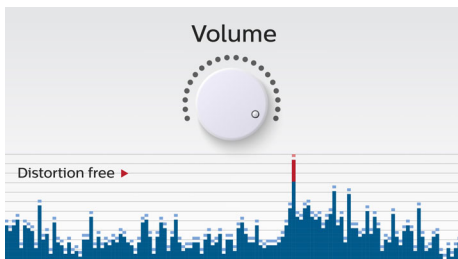

Anti-clipping function

Anti-Clipping lets you play music louder and keeps it high quality, even when the battery is low. It accepts a

range of input signals, from 300mV to 1000mV and keeps your speakers safe from damage by distortion. This built-in function monitors the musical signal as it goes through the amplifier and keeps peaks within the amplifier's range, preventing the audio distortion caused by clipping without affecting loudness. A portable speaker's ability to reproduce musical peaks decreases along with battery power, yet anti-clipping reduces peaks caused by low battery, keeping music distortion free.