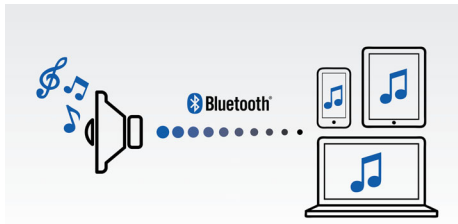

Impressive sound

- Advanced audio performance with a slim design
- Pull out the speaker for better quality sound
- Anti-clipping function for loud, distortion free music

Simplicity in use

- Wireless music streaming via Bluetooth
- Audio-in for easy connection to almost any electronic device

Designed for grab and go

- Built-in rechargeable battery for music playback anywhere
- Up to 12 hours music playtime
- Carry it anywhere with the by-packed finely knitted strip

PHILIPS

Highlights

Wireless music streaming

Bluetooth is a short range wireless communication technology that is both robust and energy-efficient. The technology allows easy wireless connection to iPod/iPhone/iPad or other Bluetooth devices, such as smartphones, tablets or even laptops. So you can enjoy your favorite music, sound from video or game wireless on this speaker easily.