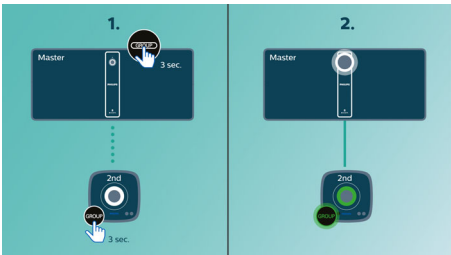

PHILIPS

Highlights

izzylink™

izzylink™ is a wireless technology that uses the IEEE 802.11n standard to enable the link-up of multiple speakers to form a wireless network. The network connects up to five speakers without the need of a router, Wi-Fi password, or any smart device mobile app to set it up. You can add izzy speakers to the network easily to enjoy music playing at the same time in different rooms. Each speaker can still be switched between single mode for individual use or group mode for multiroom music with one tap.

One tap to set up izzylink™

No router, no password, no apps needed for set up. Just long press the "GROUP" button on

two speakers to set up for the first time. Repeat to add a 3rd, 4th, or 5th speaker. Each long press of the "Group" button adds one new speaker at a time. Multiroom music has never been easier. Once complete, the izzylink™ network will be stored even when the speaker is unplugged.