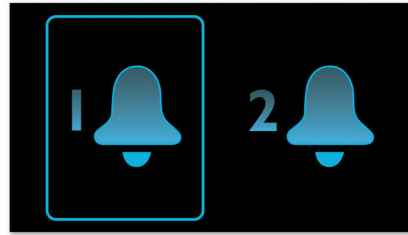

FM digital tuning

Bass Reflex Speaker System

Bass Reflex Speaker System delivers a deep bass experience from a compact loudspeaker box system. It differs from a conventional loudspeaker box system in the addition of a bass pipe that is acoustically aligned to the woofer to optimize the low frequency roll-off of the system. The result is deeper controlled bass and lower distortion. The system works by resonating the air mass in the bass pipe to vibrate like a conventional woofer. Combined with the response of the woofer, the system extends the overall low frequency sounds to create a whole new dimension of deep bass.

AUDIO-IN (3.5mm)

Make one easy connection and enjoy all your music from portable devices and computers. Simply plug your device to the AUDIO-IN (3.5

mm) port on your Philips set. With computers, the connection is typically made from the headset output. Once linked, you can enjoy your entire music collection directly, on a set of superior speakers. Philips simply delivers better sound.

Dual alarm

The Philips audio system comes with two alarm times. Set one alarm time to wake you up and the other time to wake up your partner.

Sleep Timer

Sleep timer lets you decide how long you want to listen to music or a radio station of your choice before falling asleep. Simply set a time limit (up to 2 hours) and choose a CD or radio station to listen to while you drift off to sleep. The set will continue to play for the selected duration and then automatically switch off to a power-efficient, silent stand-by mode. Sleep Timer lets you fall asleep to your favorite CD or radio DJ without counting sheep or worrying about wasting power.