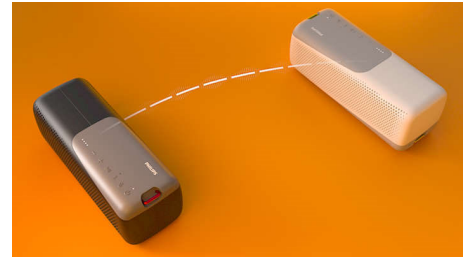

IP67 dust/water protection

From the trail to the beach to the pool—an IP67 rating ensures this speaker can go anywhere. The detachable lanyard makes carrying easy, and a Bluetooth range of up to 20 m means you won't miss a beat. Even if your phone is a long way from the speaker.

Bluetooth multipoint

Mix and match your workout playlists! With Bluetooth multipoint connectivity, you can connect up to two smart devices to this speaker simultaneously—and take turns pumping up the tunes. If a call comes in, the built-in mic lets you take it without disconnecting your phone from the speaker.

Easy control

Buttons on the speaker's outer case let you control volume, music playback, stereo pairing, and Bluetooth. Want to tell your phone to play a certain song? Press and hold the play/pause button to talk to your voice assistant.