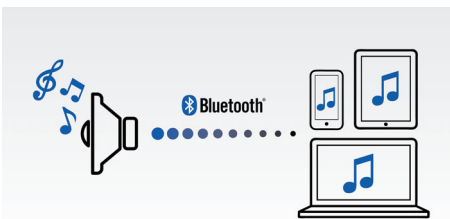

Easy to use

- Smartly designed FlexiDock to fit any Android phone
- Charge second mobile device via USB port

Advanced versatility

- One-Touch with NFC-enabled smartphones for Bluetooth pairing
- Easy Bluetooth pairing Widget for Android phone
- Built-in rechargeable battery for even better portability

PHILIPS

Highlights

NFC technology

Pair Bluetooth devices easily with one-touch NFC (Near Field Communications) technology. Just tap the NFC enabled smartphone or tablet on the NFC area of a speaker to turn the speaker on, start Bluetooth pairing, and begin streaming music.

FlexiDock

The improved version of Philips FlexiDock features a micro USB connector, perfect for any Android powered phone. The docking mechanism is a great fit for any Android phone, thanks to the smooth and rounded edge design of the connector. It offers maximum adjustability. Simply slide the connector left or right, or rotate it to fit any location or orientation of the Micro USB port on your phone. This extreme flexibility is the first of its kind, catering to Android powered phones that are made by different manufacturers with no standardized position and orientation for the micro USB connector.

Wireless music streaming

Bluetooth is a short range wireless communication technology that is both robust and energy-efficient. The technology allows easy wireless connection to iPod/iPhone/iPad or other Bluetooth devices, such as