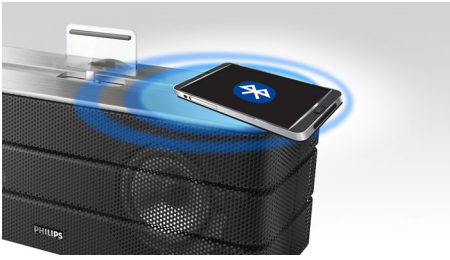

Easy to use

- Smartly designed FlexiDock to fit any Android phone
- Charge second mobile device via USB port

Advanced versatility

- One-Touch with NFC-enabled smartphones for Bluetooth pairing
- Easy Bluetooth pairing Widget for Android phone
- Built-in rechargeable battery for even better portability

PHILIPS

Highlights

NFC technology

Pair Bluetooth devices easily with one-touch NFC (Near Field Communications) technology. Just tap the NFC enabled smartphone or tablet on the NFC area of a speaker to turn the speaker on, start Bluetooth pairing, and begin streaming music.

FlexiDock

The improved version of Philips FlexiDock features a micro USB connector, perfect for any Android powered phone. The docking mechanism is a great fit for any Android phone, thanks to the smooth and rounded edge design of the connector. It offers maximum adjustability. Simply slide the connector left or right, or rotate it to fit any location or orientation of the Micro USB port on your phone. This extreme flexibility is the first of its kind, catering to Android powered phones that are made by different manufacturers with no standardized position and orientation for the micro USB connector.

Bass Reflex Speaker System

Bass Reflex Speaker System delivers a deep bass experience from a compact loudspeaker box system. It differs from a conventional loudspeaker box system in the addition of a bass pipe that is acoustically aligned to the woofer to optimize the low frequency roll-off of the system. The result is deeper controlled bass and lower distortion. The system works by resonating the air mass in the bass pipe to vibrate like a conventional woofer. Combined with the response of the woofer, the system extends the overall low frequency sounds to create a whole new dimension of deep bass.