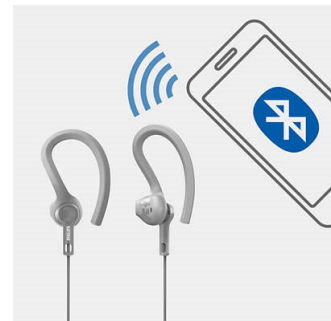

Wireless Bluetooth® support

Bluetooth® technology provides freedom of movement, without the hassle of tangling wires.