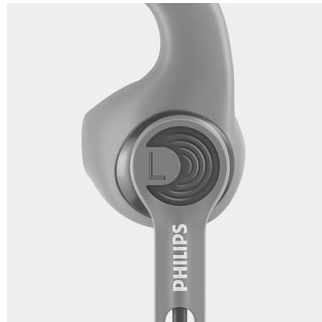

Open acoustic design

The open acoustic design will keep you aware of your surroundings, so you can stay alert without missing a beat of your favorite song.