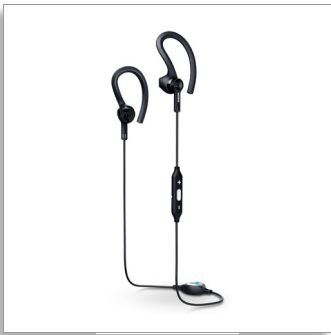

Philips  
Bluetooth® sports  
headphones

For indoors and outdoors

Bluetooth®  
Sweat/ water proof  
in-ear hook

SHQ7800BK

### Dual wearing type

Made for sport and action, Philips Actionfit SHQ7800 wireless earphones deliver powerful bass in a sweat, rain-proof and comfortable form. Choose between two wearing styles depending on your need.

#### Freedom

- 18g ultra lightweight design provides ultimate comfort
- Two wearing styles - C-shaped stability lock & earhook clip
- Supports Bluetooth® 4.1, HSP/HFP/A2DP/AVRCP