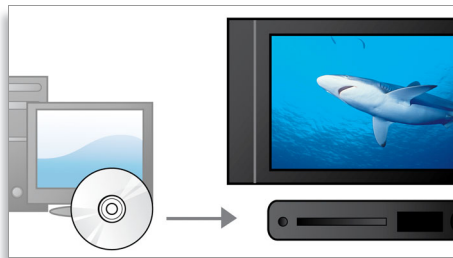

DivX Certified

With DivX support, you are able to enjoy DivX encoded videos in the comfort of your living room. The DivX media format is an MPEG4-based video compression technology that enables you to save large files like movies, trailers and music videos on media like CD-R/RW, and DVD recordable discs.