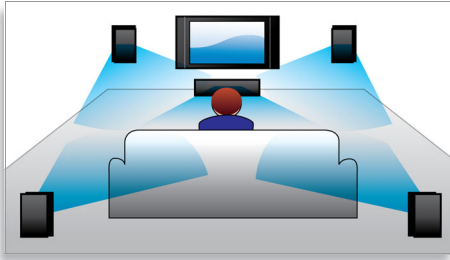

Highlights

Dolby Digital

Because Dolby Digital, the world's leading digital multi-channel audio standards, make use of the way the human ear naturally processes sound, you experience superb quality surround sound audio with realistic spatial cues.