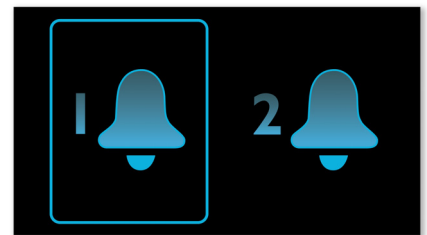

Dual alarm

The Philips audio system comes with two alarm times. Set one alarm time to wake you up and the other time to wake up your partner.