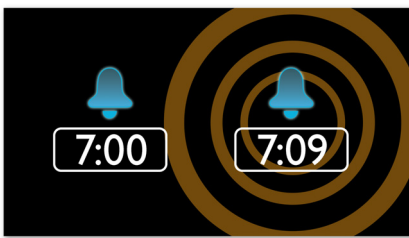

Repeat alarm

To counter oversleeping, the Philips Clock radio has a snooze feature. Should the alarm ring and you wish to continue sleeping a bit longer, simply press the Repeat Alarm button once and go back to sleep. Nine minutes later the alarm will ring again. You can continue to press the Repeat Alarm button every nine minutes until you turn off the alarm altogether.