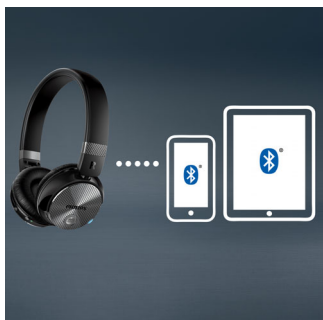

Make life more convenient

- Convenient hands-free calling with mic and Bluetooth® 4.0
- Control calls, music and volume with ear-shell switches
- Simple NFC one-tap pairing
- Rechargeable battery offers up to 16 hours of wireless music
- Multi-point plays music and calls on two devices at once
- Activate Siri and Google Now with a press-on earcan button
- Extra audio cable means music can continue without power
- Compact folding for easy carrying and storage

Hands-free calls

Convenient hands-free calling with mic and Bluetooth® 4.0

Multi-point

Multi-point allows you to connect your Philips Bluetooth headphones with two Bluetooth-enabled devices simultaneously. Simply pair up the two devices to enjoy movies and music while effortlessly taking calls in between.