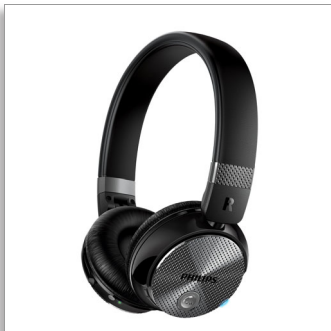

Philips
Wireless noise-cancelling
headphones

32-mm drivers/closed-back

On-ear
Soft ear cushions
Compact folding

SHB8850NC

More sound, less noise wirelessly

No wires, no noise and no compromise. Immerse yourself in music with advanced ActiveShield™ active noise cancelling technology. Connect wirelessly with NFC one-tap pairing, enjoy music and manage calls with smart control on earpads.

Art of Noise Cancellation

- ActiveShield™ noise cancelling reduces noise by up to 97%

Clear and natural sound

- 32mm neodymium speaker drivers deliver precision sound
- High-quality Bluetooth 4.0
- Soft ergonomic cushions for long wearing comfort

Make life more convenient

- Convenient hands-free calling with mic and Bluetooth® 4.0
- Control calls, music and volume with ear-shell switches
- Simple NFC one-tap pairing
- Rechargeable battery offers up to 16 hours of wireless music
- Multi-point plays music and calls on two devices at once
- Activate Siri and Google Now with a press-on earcan button
- Extra audio cable means music can continue without power
- Compact folding for easy carrying and storage