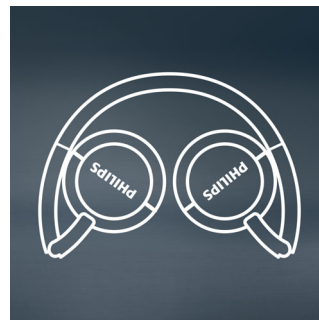

Compact folding

The compact, foldable design makes it the perfect on-the-go companion.