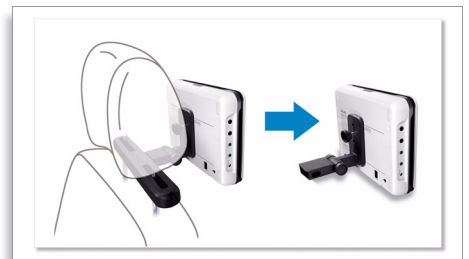

Smart Car Mount

To enjoy entertainment on the go, why not take your portable DVD player from home on the road with you? A unique Car Mount system ensures safety and ease of use, with a quick-release arm that facilitates easy removal of the player when not in use. You can take the portable DVD player with you, leaving just the Mount behind in the car.

Issue date 2009-04-16

Version: 1.0.1

12 NC: 8670 000 40671
EAN: 87 12581 43051 1

© 2009 Koninklijke Philips Electronics N.V.
All Rights reserved.

Specifications are subject to change without notice.
Trademarks are the property of Koninklijke Philips Electronics N.V. or their respective owners.

www.philips.com