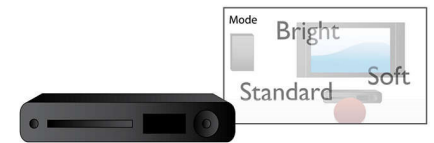

Smart Picture

Smart Picture provides the optimum picture settings for color, brightness, saturation, contrast, sharpness, and so on, to enhance your overall viewing experience at all times.