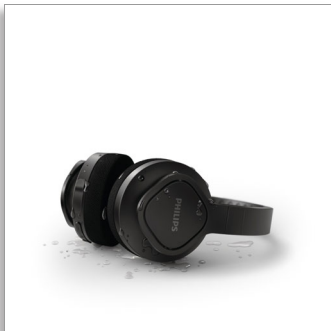

Philips
Wireless sports
headphones

Washable ear-cup cushions
Lightweight and rugged
IP55 dust/water protection

TAA4216BK

Stay active. Feel fresh. Rock out.

These tough, lightweight, wireless on-ear headphones are built for active lifestyles. Removable and washable ear-cup covers keep you comfortable whether you're hitting the treadmill or the beach. 35 hours of play time keep the music going.

Rugged, cool, light.

- Go further. 35 hours of play time
- For sports or on the go. Washable ear-cup cushions
- IP55 dust/water protection
- Cooling ear cups

From workout playlist to vital call

- Powerful 40 mm neodymium drivers
- Clear sound and powerful bass
- Your tunes stay yours. Closed-back design
- Charge for 15 minutes, get 2 hours of extra play time

Perfectly tuned 40 mm neodymium drivers deliver the bass to keep you going. The closed-back construction delivers great passive noise isolation. You get to pump up your tunes without annoying others.

Compact-folding design

Convenience

- Water resistance: IP55
- Type of controls: Button
- Volume control

Design

- Colour: Black
- Foldable design: Inward
- Wearing style: On-ear
- Ear coupling material: Fabric
- Ear fitting: On-ear
- Earcup type: Closed-back