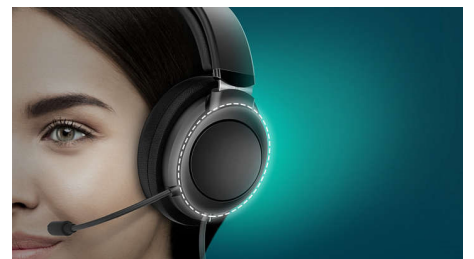

Lightweight

Available in stylish matte colourways, these on-ear headphones boast a cushioned headband that's so light you'll barely feel it. The soft ear cups are clearly marked for left/right ears and can be angled until they feel just right.

Flat-fold design

Roll with the bass. The ear cups fold flat and swivel inwards for easy storage in your pocket or bag. Just fold them up and you're ready to go.

Inline remote.

Take a call. Pause your playlist. All without touching your smartphone. The angled connector helps keep your headphones plugged in to your smart device - handy if your phone is in your pocket.

-
Angled connector. Keeps your headphones plugged in

Eye-catching matte colourways

Eye-catching matte colourways

Great sound isolation from the

Great sound isolation from the closed-back design

Powerful 32 mm neodymium driver