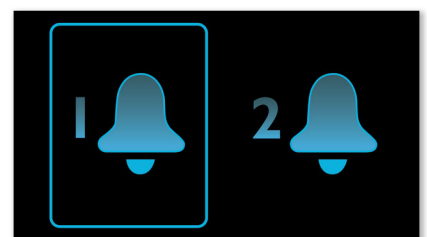

Dual alarm

The Philips audio system comes with two alarm times. Set one alarm time to wake you up and the other time to wake up your partner.

Battery back-up

Battery back-up ensures memory of time during power failure

Sleep Timer

Sleep timer lets you decide how long you want to listen to music or a radio station of your choice before falling asleep. Simply set a time limit (up to 1 hour) and choose a CD or radio station to listen to while you drift off to sleep. The Philips radio set will continue to play for the selected duration and then automatically switch off to a power-efficient, silent stand-by mode. Sleep Timer lets you fall asleep to your favorite CD or radio DJ without counting sheep or worrying about wasting power.