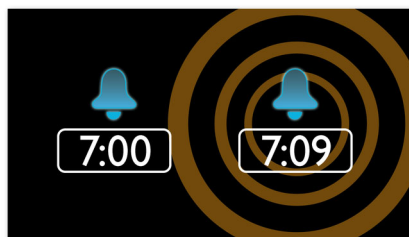

Repeat alarm

To counter oversleeping, the Philips Clock radio has a snooze feature. Should the alarm ring and you wish to continue sleeping a bit longer, simply press the Repeat Alarm button once and go back to sleep. Nine minutes later the alarm will ring again. You can continue to press the Repeat Alarm button every nine minutes until you turn off the alarm altogether.